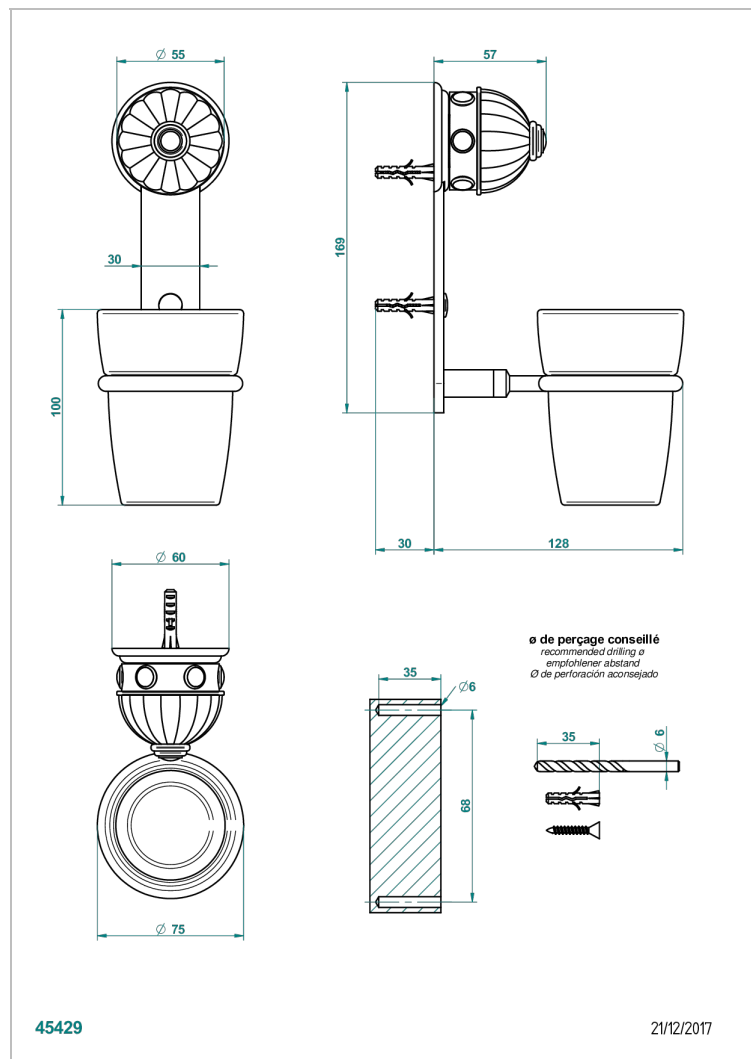

AMBOISE LAPIS LAZULI

A1K-536

Wall mounted glass tumbler and holder

THG[®]
PARIS

CHARACTERISTIC

- Amboise Lapis Lazuli
- Wall mounted glass tumbler and holder

AVAILABLE FINITIONS

Antique nickel - H28
Black ceram - D30
Blush PVD - H62
Brass color PVD - H49
Brown bronze color PVD - F33
Gold color PVD - H52