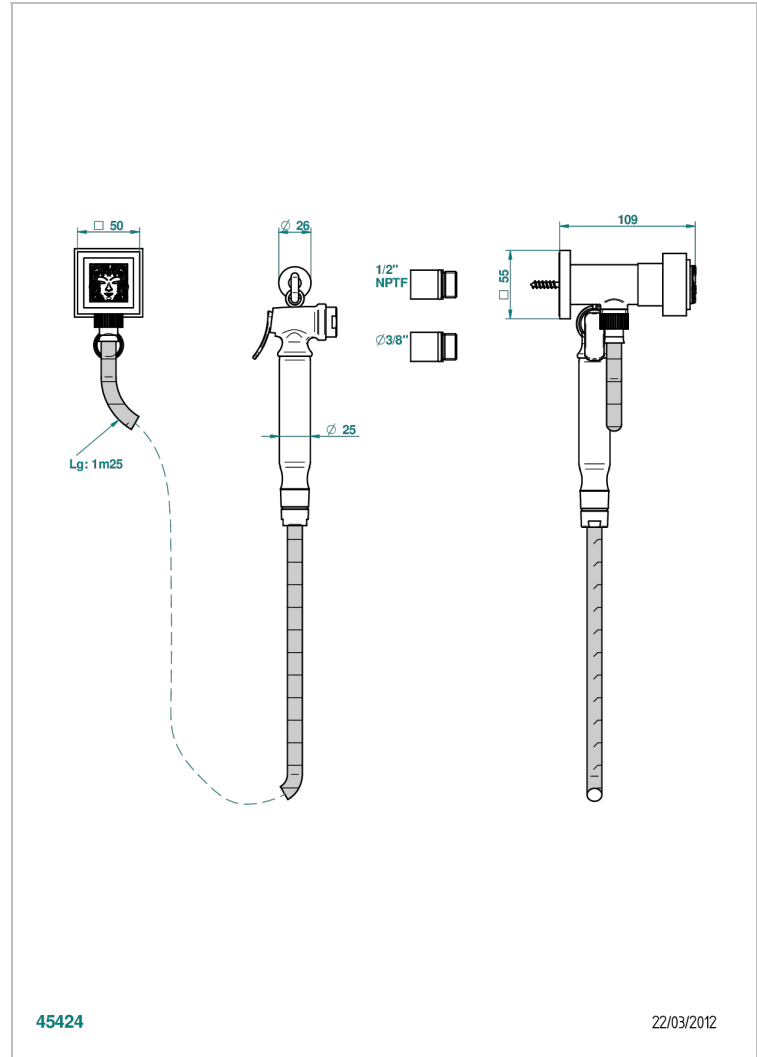

# MASQUE DE FEMME SMOOTH METAL

A2U-5840/8US

Handheld spray bidet with hose, elbow and hook

THG<sup>®</sup>  
PARIS

## CHARACTERISTIC

- Masque de Femme Smooth metal
- Handheld spray bidet with hose, elbow and hook

## TECHNICAL SPECS

- Recommandé : 3 bars (max. 5 bars) - Advised : 43,5 psi (max. 72 psi)
- 9,5 l/min à 3 bars (2.5 gpm at 43.5 psi)