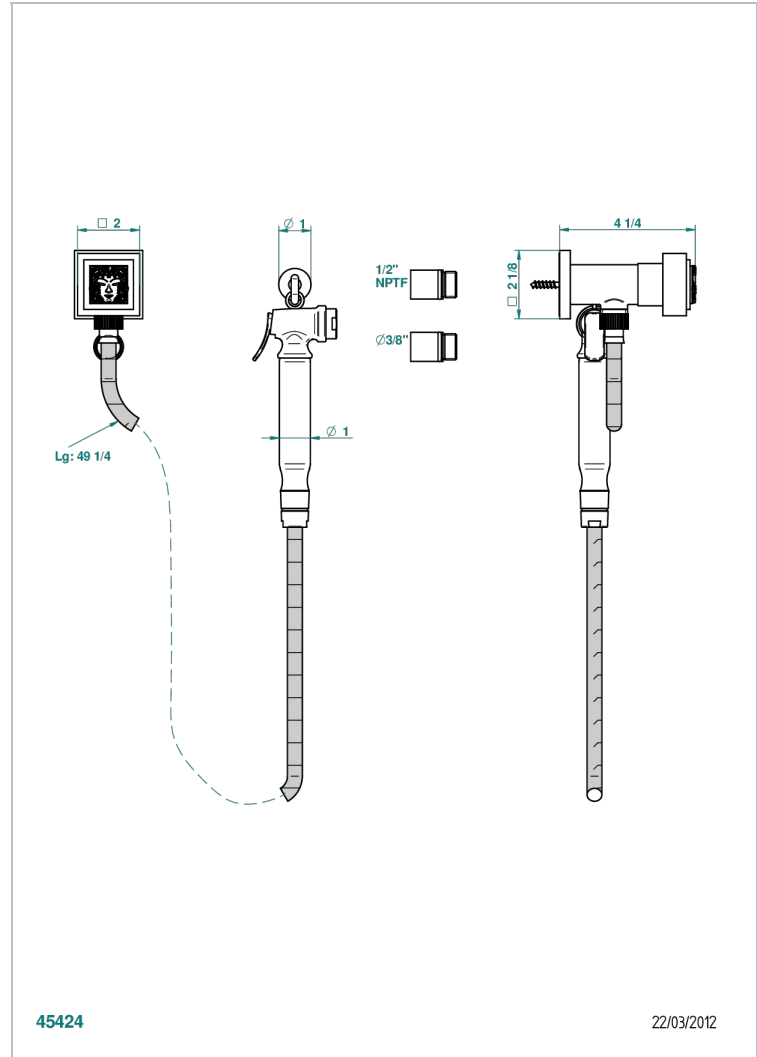

# MASQUE DE FEMME SMOOTH METAL

A2U-5840/8US

Handheld spray bidet with hose, elbow and hook

THG<sup>®</sup>  
PARIS

45424

22/03/2012

## CHARACTERISTIC

- Masque de Femme Smooth metal
- Handheld spray bidet with hose, elbow and hook

## TECHNICAL SPECS

- Recommandé : 3 bars (max. 5 bars) - Advised : 43,5 psi (max. 72 psi)
- 9,5 l/min à 3 bars (2.5 gpm at 43.5 psi)