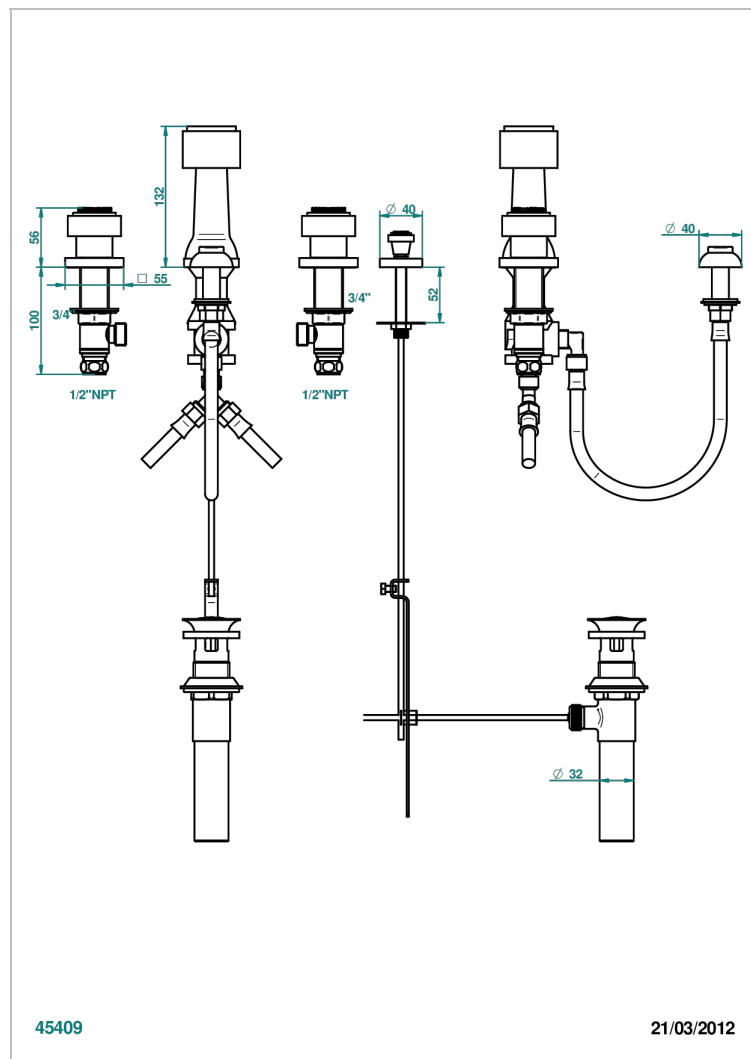

# MASQUE DE FEMME SMOOTH METAL

A2U-207KA

Bidet Faucet with vertical spray, drain and vacuum breaker, for bidet Kohler