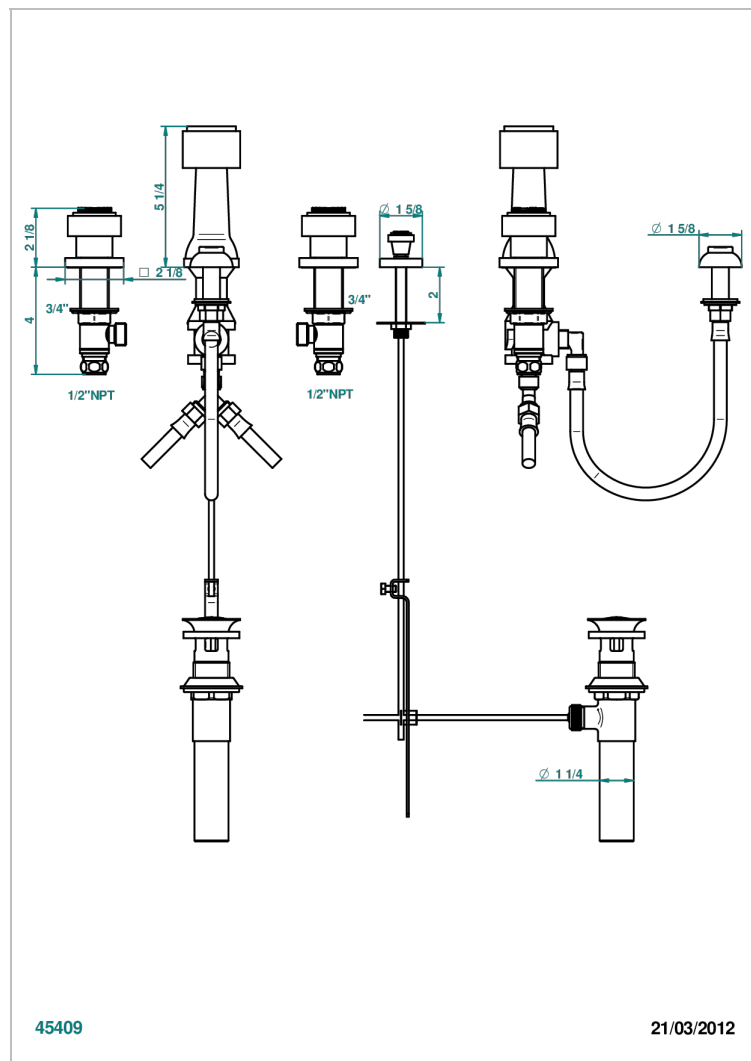

# MASQUE DE FEMME SMOOTH METAL

A2U-207KA

Bidet Faucet with vertical spray, drain and vacuum breaker, for bidet Kohler