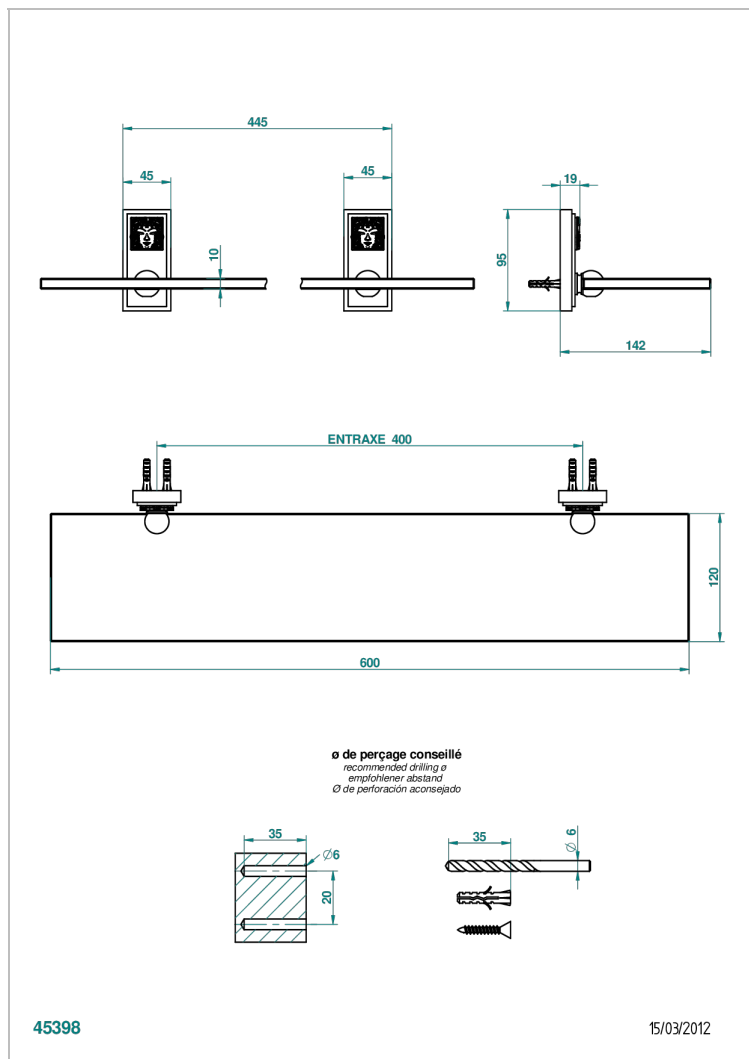

MASQUE DE FEMME SMOOTH METAL

A2U-564

Glass shelf with brackets

CHARACTERISTIC

- Masque de Femme Smooth metal
- Glass shelf with brackets

AVAILABLE FINITIONS

Black ceram - D30
Blush PVD - H62
Brass color PVD - H49
Brown bronze color PVD - F33
Chrome polished - A02
Chrome polished / gold polished - G02