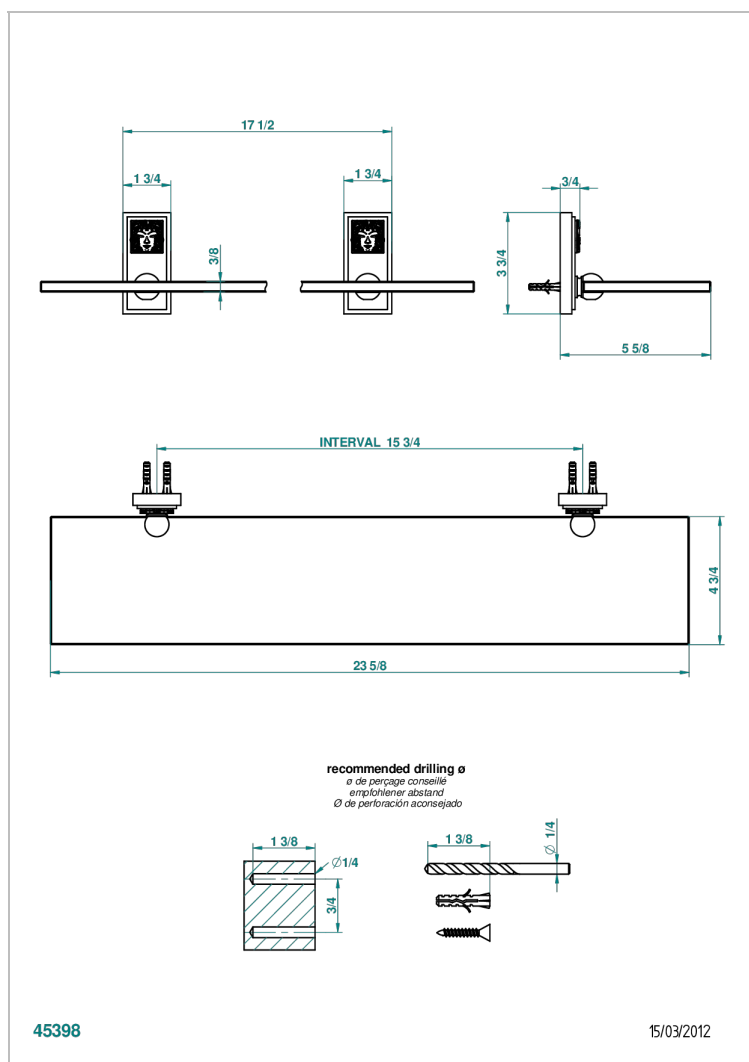

MASQUE DE FEMME SMOOTH METAL

A2U-564

Glass shelf with brackets

CHARACTERISTIC

- Masque de Femme Smooth metal
- Glass shelf with brackets

AVAILABLE FINITIONS

Black ceram - D30
 Blush PVD - H62
 Brass color PVD - H49
 Brown bronze color PVD - F33
 Chrome polished - A02
 Chrome polished / gold polished - G02