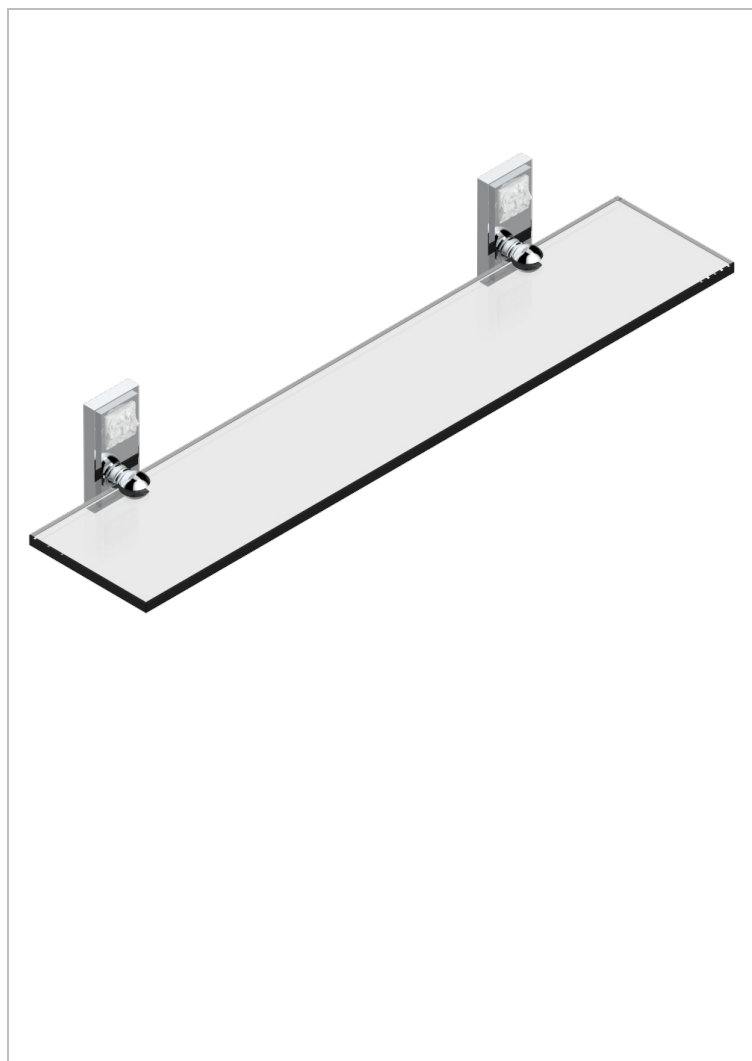

MASQUE DE FEMME SMOOTH METAL

A2U-564

Glass shelf with supports

CHARACTERISTIC

- Masque de Femme Smooth metal
- Glass shelf with supports

AVAILABLE FINITIONS

Antique nickel - H28
Black ceram - D30
Blush PVD - H62
Brass color PVD - H49
Brown bronze color PVD - F33
Gold color PVD - H52