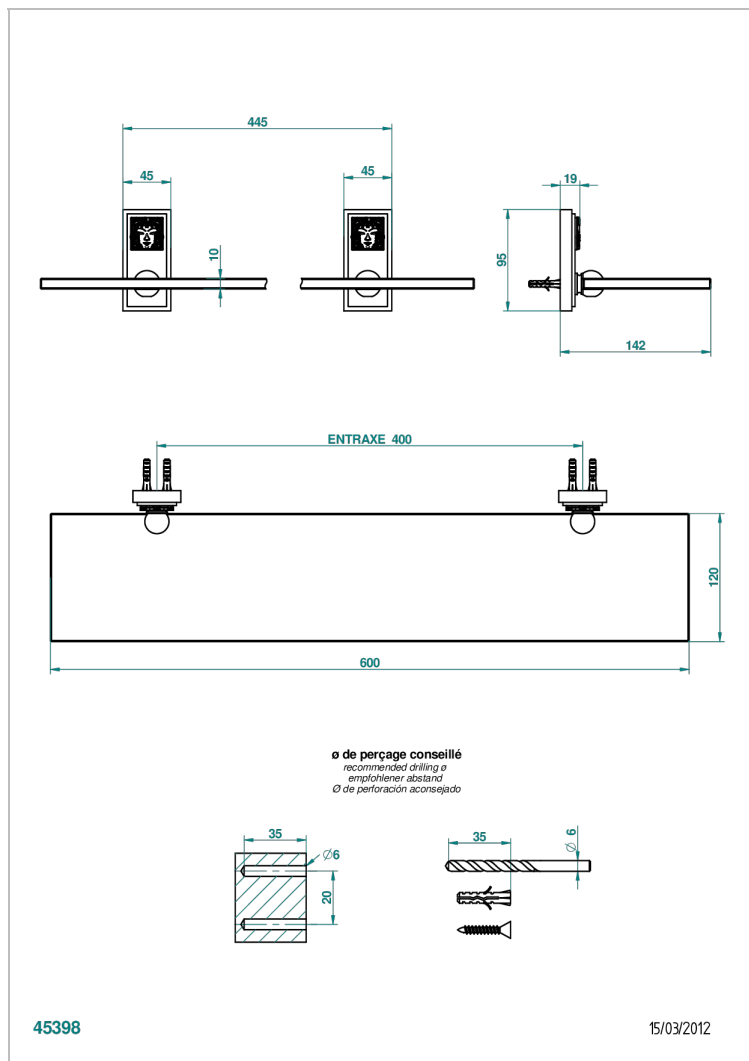

MASQUE DE FEMME SMOOTH METAL

A2U-564

Glass shelf with supports

CHARACTERISTIC

- Masque de Femme Smooth metal
- Glass shelf with supports

AVAILABLE FINITIONS

Antique nickel - H28
Black ceram - D30
Blush PVD - H62
Brass color PVD - H49
Brown bronze color PVD - F33
Gold color PVD - H52