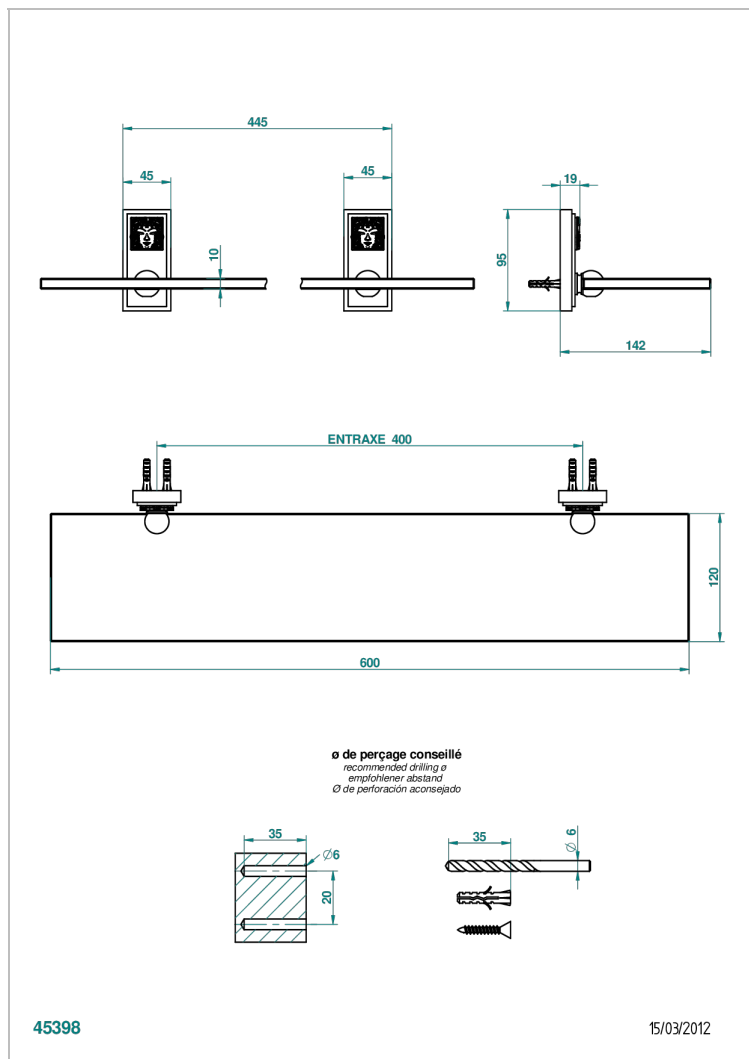

MASQUE DE FEMME ENGRAVED METAL

A2T-564

Glass shelf with brackets

CHARACTERISTIC

- Masque de Femme Engraved Metal
- Glass shelf with brackets

AVAILABLE FINITIONS

Black ceram - D30
Blush PVD - H62
Brass color PVD - H49
Brown bronze color PVD - F33
Chrome polished - A02
Chrome polished / gold polished - G02