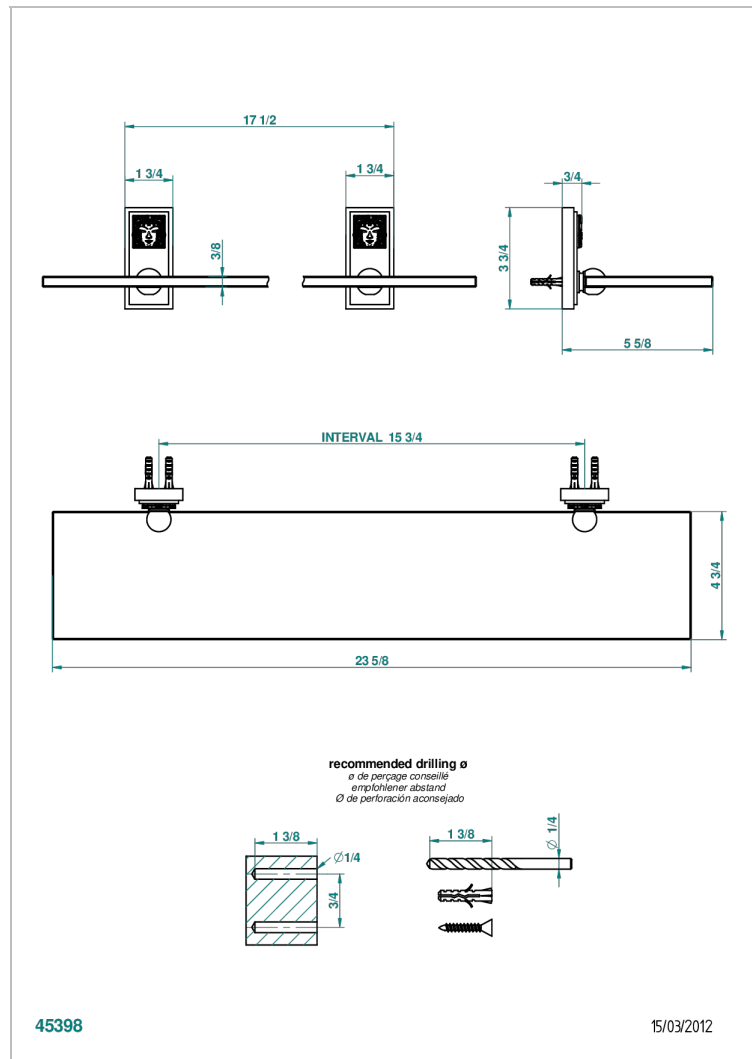

MASQUE DE FEMME ENGRAVED METAL

A2T-564

Glass shelf with brackets

CHARACTERISTIC

- Masque de Femme Engraved Metal
- Glass shelf with brackets

AVAILABLE FINITIONS

Black ceram - D30
 Blush PVD - H62
 Brass color PVD - H49
 Brown bronze color PVD - F33
 Chrome polished - A02
 Chrome polished / gold polished - G02