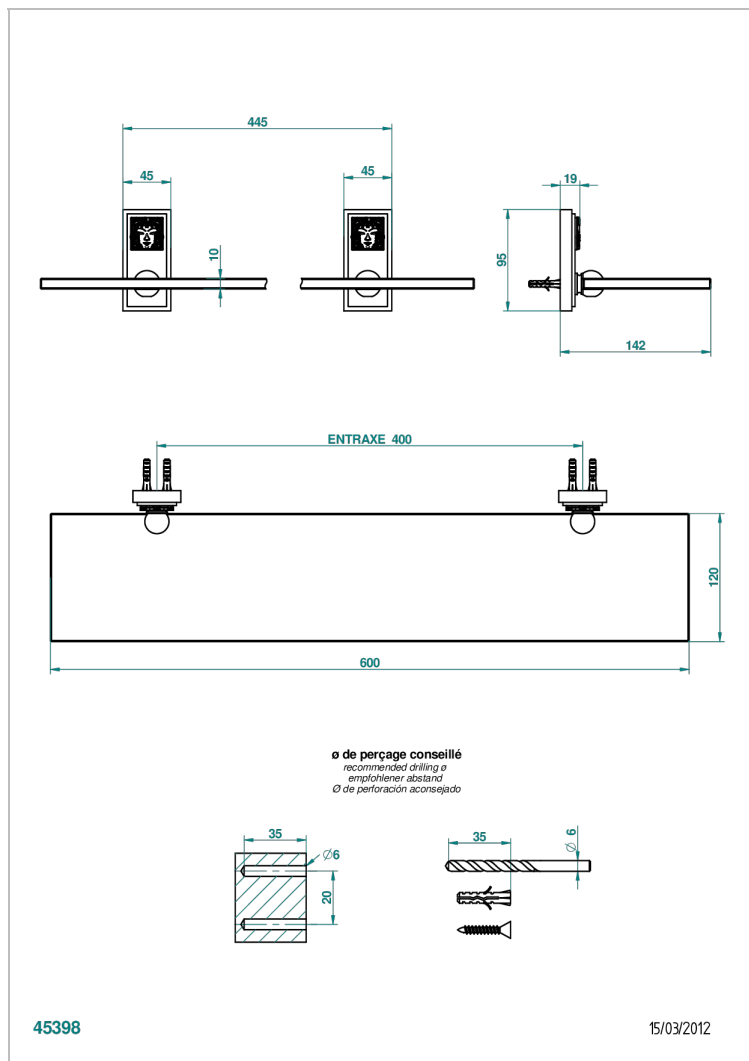

# MASQUE DE FEMME ENGRAVED METAL

A2T-564

Glass shelf with supports

## CHARACTERISTIC

- Masque de Femme Engraved Metal
- Glass shelf with supports