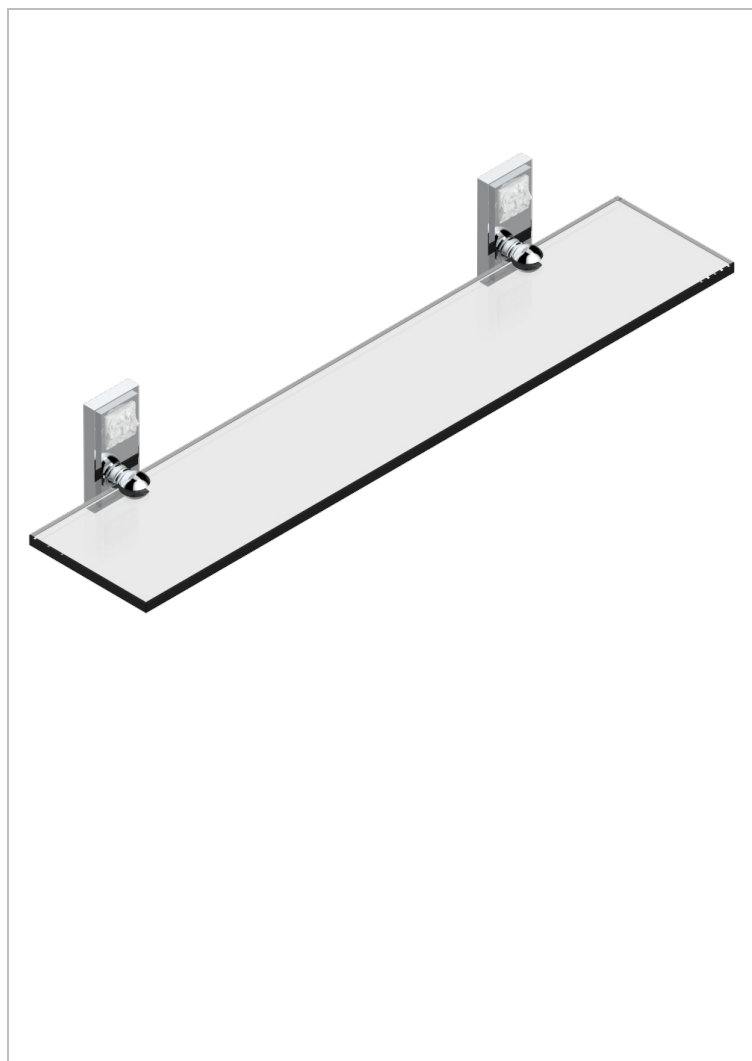

# MASQUE DE FEMME ENGRAVED METAL

A2T-564

Glass shelf with supports

## CHARACTERISTIC

- Masque de Femme Engraved Metal
- Glass shelf with supports

## AVAILABLE FINITIONS

Antique nickel - H28  
Black ceram - D30  
Blush PVD - H62  
Brass color PVD - H49  
Brown bronze color PVD - F33  
Gold color PVD - H52

Graphite PVD - H64  
Matt Umber PVD - H67  
Matt blush PVD - H60  
Matt brass color PVD - H50  
Matt brown bronze color PVD - F34  
Matt chrome - C02