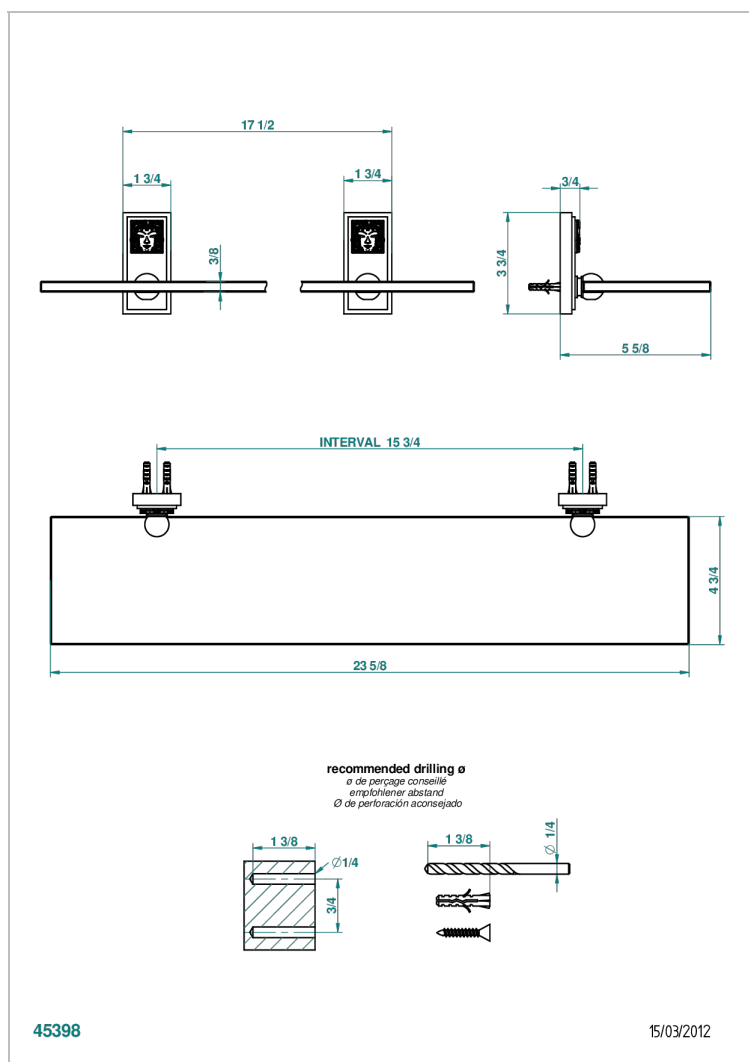

MASQUE DE FEMME ENGRAVED METAL

A2T-564

Glass shelf with supports

CHARACTERISTIC

- Masque de Femme Engraved Metal
- Glass shelf with supports

AVAILABLE FINITIONS

Antique nickel - H28
 Black ceram - D30
 Blush PVD - H62
 Brass color PVD - H49
 Brown bronze color PVD - F33
 Gold color PVD - H52