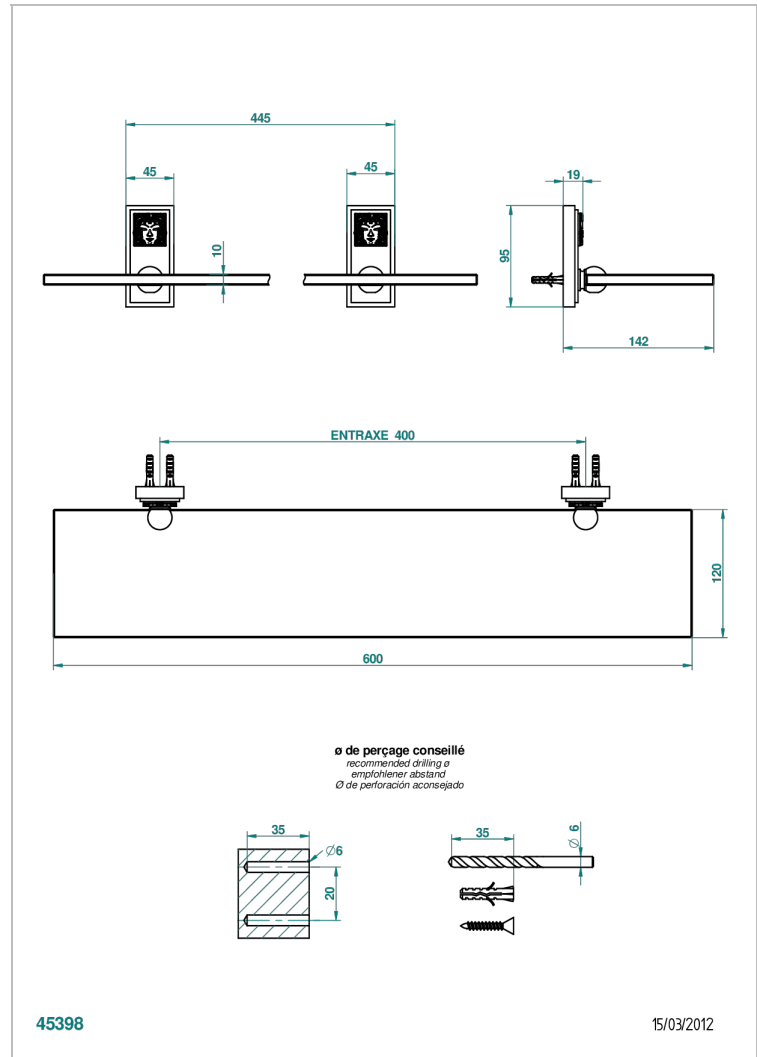

MASQUE DE FEMME SOLAIRE

A2S-564

Glass shelf with brackets

THG[®]
PARIS

CHARACTERISTIC

- Masque de Femme Solaire
- Glass shelf with brackets

AVAILABLE FINITIONS

Black ceram - D30
Chrome polished - A02
Chrome polished / gold polished - G02
Gold mat - F07
Gold polished - F01
Matt chrome (American satin) - C02