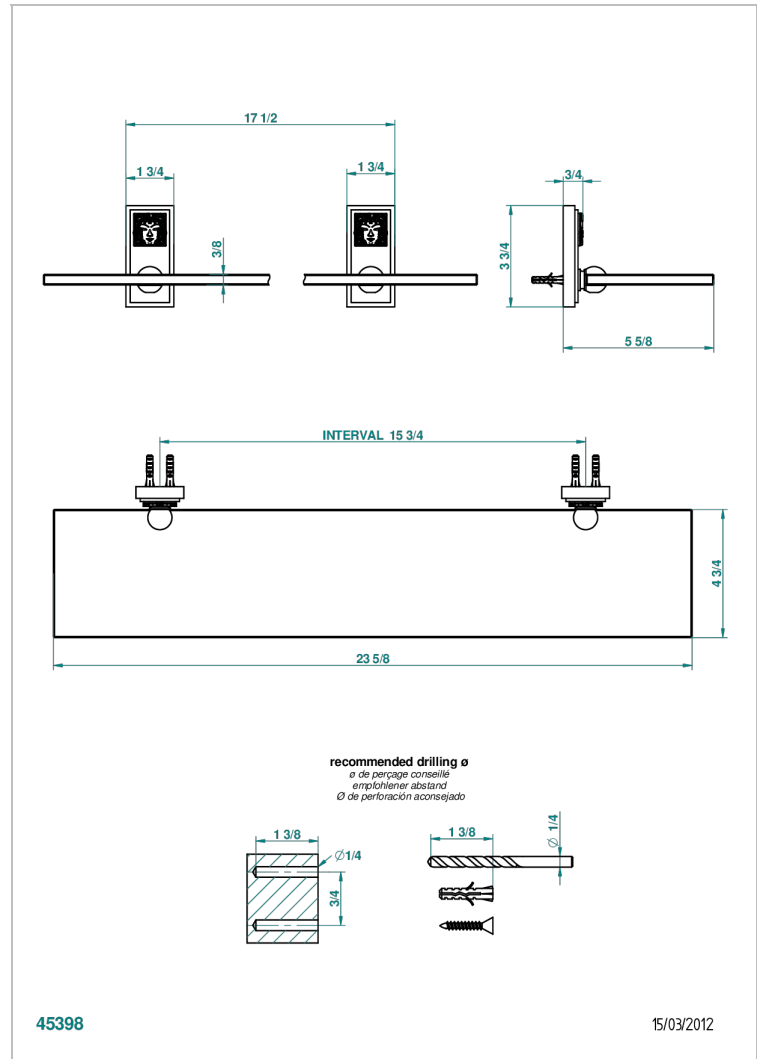

# MASQUE DE FEMME SOLAIRE

A2S-564

Glass shelf with brackets

THG<sup>®</sup>  
PARIS

## CHARACTERISTIC

- Masque de Femme Solaire
- Glass shelf with brackets