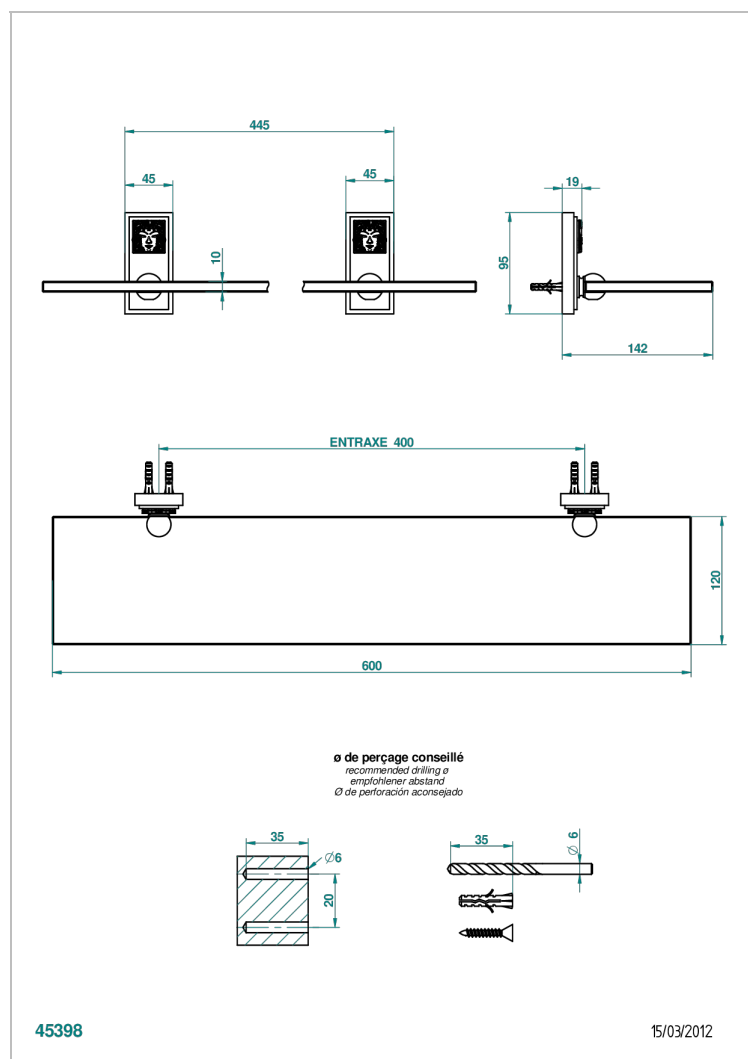

MASQUE DE FEMME LUNAIRE

A2R-564

Glass shelf with brackets

THG[®]
PARIS

CHARACTERISTIC

- Masque de Femme Lunaire
- Glass shelf with brackets

AVAILABLE FINITIONS

Black ceram - D30
Chrome polished - A02
Chrome polished / gold polished - G02
Gold mat - F07
Gold polished - F01
Matt chrome (American satin) - C02