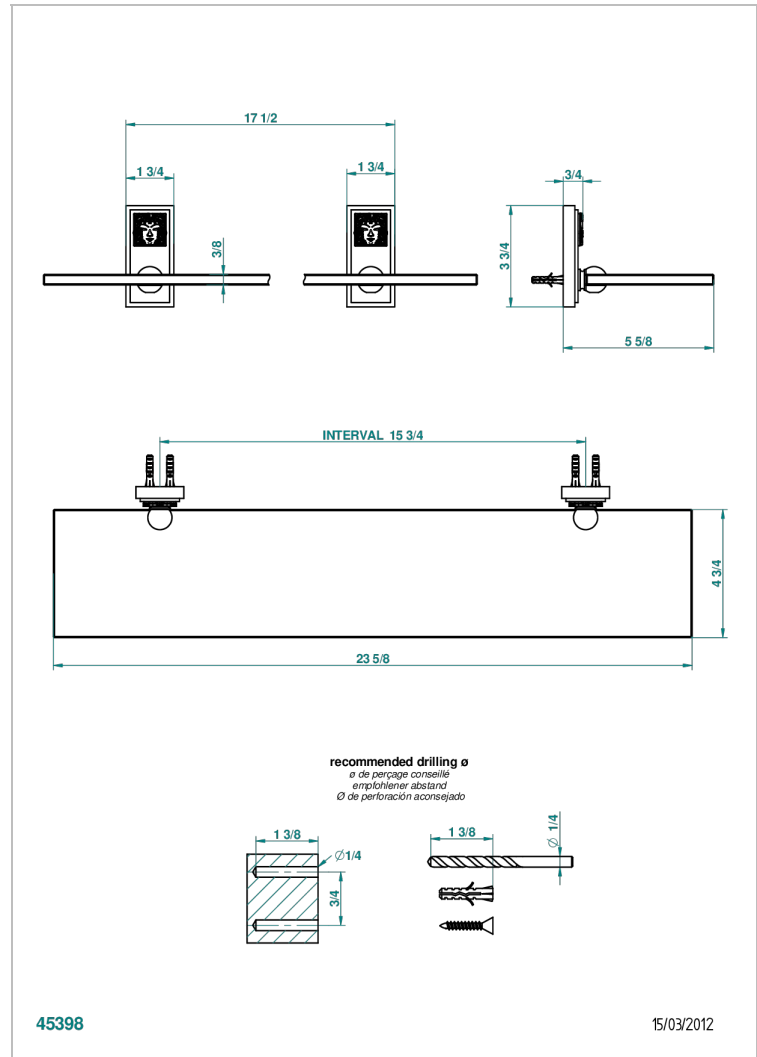

MASQUE DE FEMME LUNAIRE

A2R-564

Glass shelf with brackets

THG[®]
PARIS

CHARACTERISTIC

- Masque de Femme Lunaire
- Glass shelf with brackets

AVAILABLE FINITIONS

Black ceram - D30
Chrome polished - A02
Chrome polished / gold polished - G02
Gold mat - F07
Gold polished - F01
Matt chrome (American satin) - C02