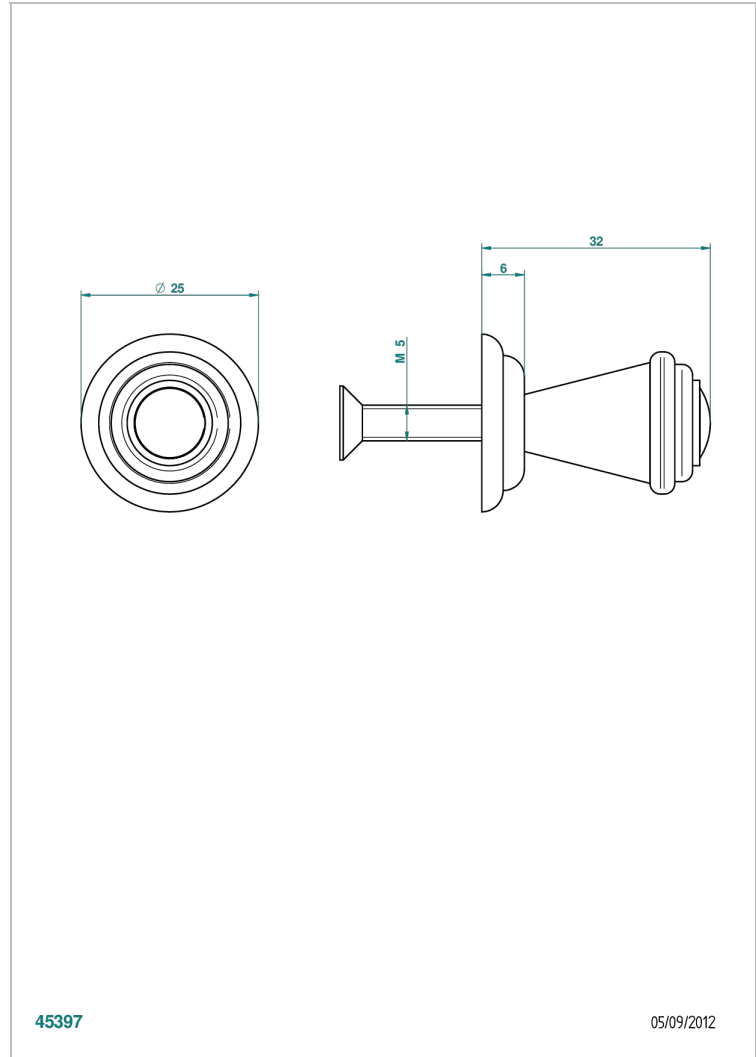

# AMBOISE RED JASPER

A1L-26BT

Small size knob

THG<sup>®</sup>  
PARIS

45397

05/09/2012

## CHARACTERISTIC

- Amboise Red Jasper
- Small size knob