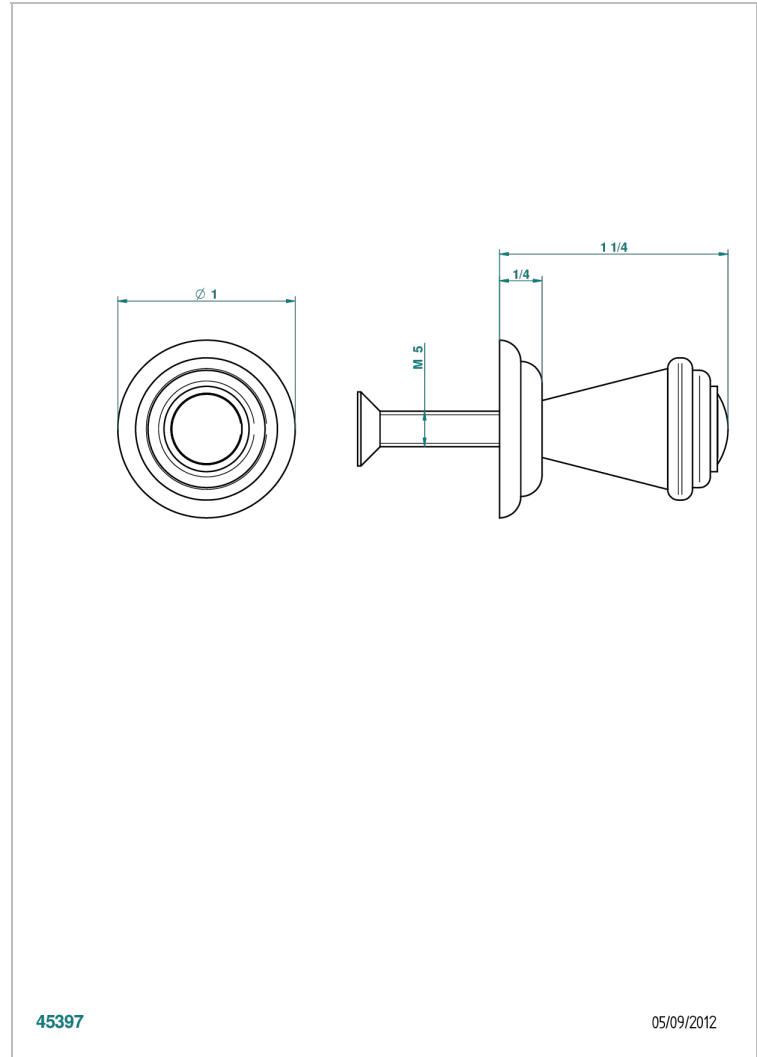

AMBOISE RED JASPER

A1L-26BT

Small size knob

THG[®]
PARIS

45397

05/09/2012

CHARACTERISTIC

- Amboise Red Jasper
- Small size knob