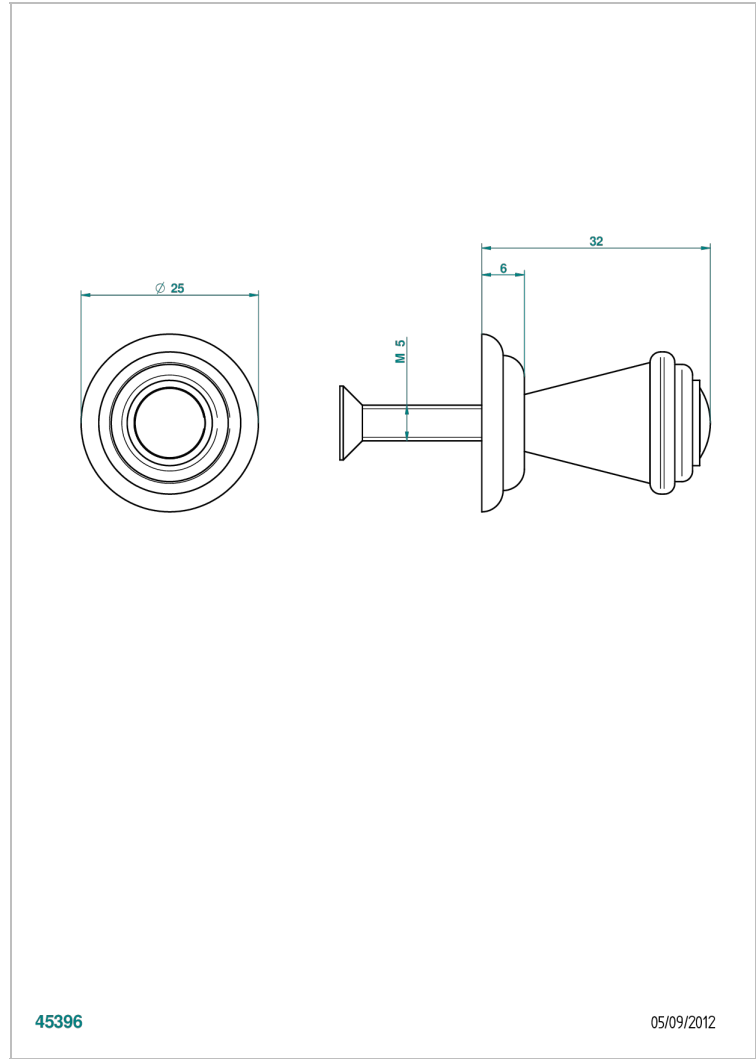

# TROCADERO LAPIS LAZULI

U7B-26BT

Small size knob

THG<sup>®</sup>  
PARIS

45396

05/09/2012

## CHARACTERISTIC

- Trocadéro Lapis Lazuli
- Small size knob

## AVAILABLE FINITIONS

Antique nickel - H28  
Black ceram - D30  
Blush PVD - H62  
Brass color PVD - H49  
Brown bronze color PVD - F33  
Gold color PVD - H52

Graphite PVD - H64  
Matt Umber PVD - H67  
Matt blush PVD - H60  
Matt brass color PVD - H50  
Matt brown bronze color PVD - F34  
Matt chrome - C02