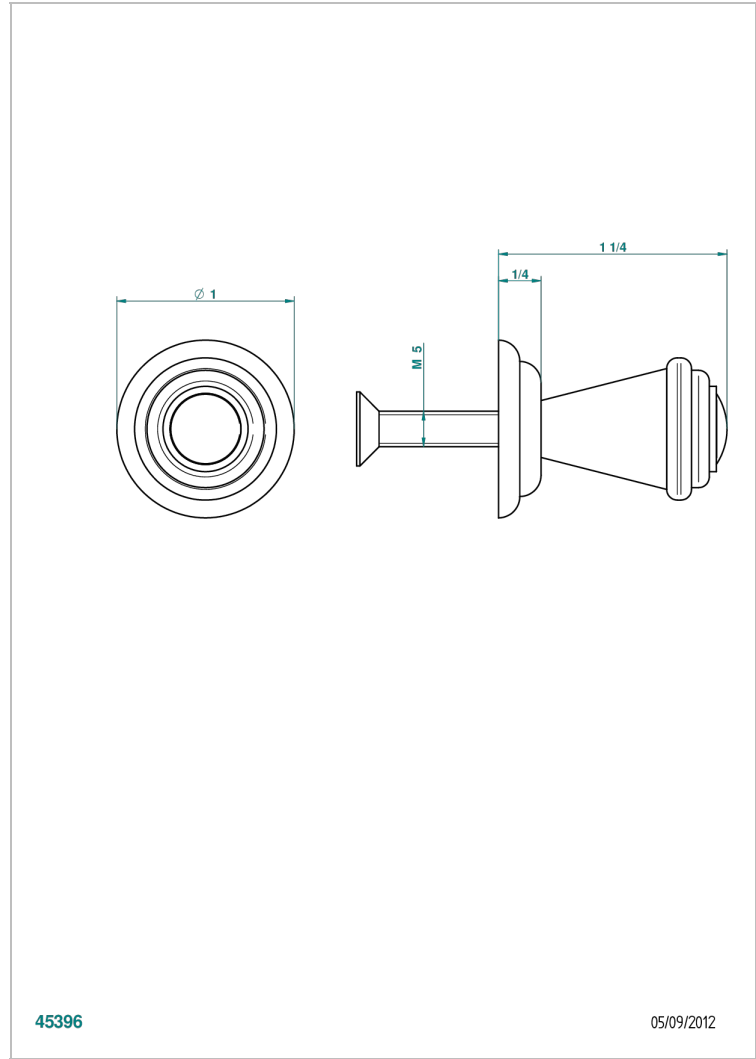

TROCADERO LAPIS LAZULI

U7B-26BT

Small size knob

THG[®]
PARIS

45396

05/09/2012

CHARACTERISTIC

- Trocadéro Lapis Lazuli
- Small size knob

AVAILABLE FINITIONS

Antique nickel - H28
Black ceram - D30
Blush PVD - H62
Brass color PVD - H49
Brown bronze color PVD - F33
Gold color PVD - H52

Graphite PVD - H64
Matt Umber PVD - H67
Matt blush PVD - H60
Matt brass color PVD - H50
Matt brown bronze color PVD - F34
Matt chrome - C02