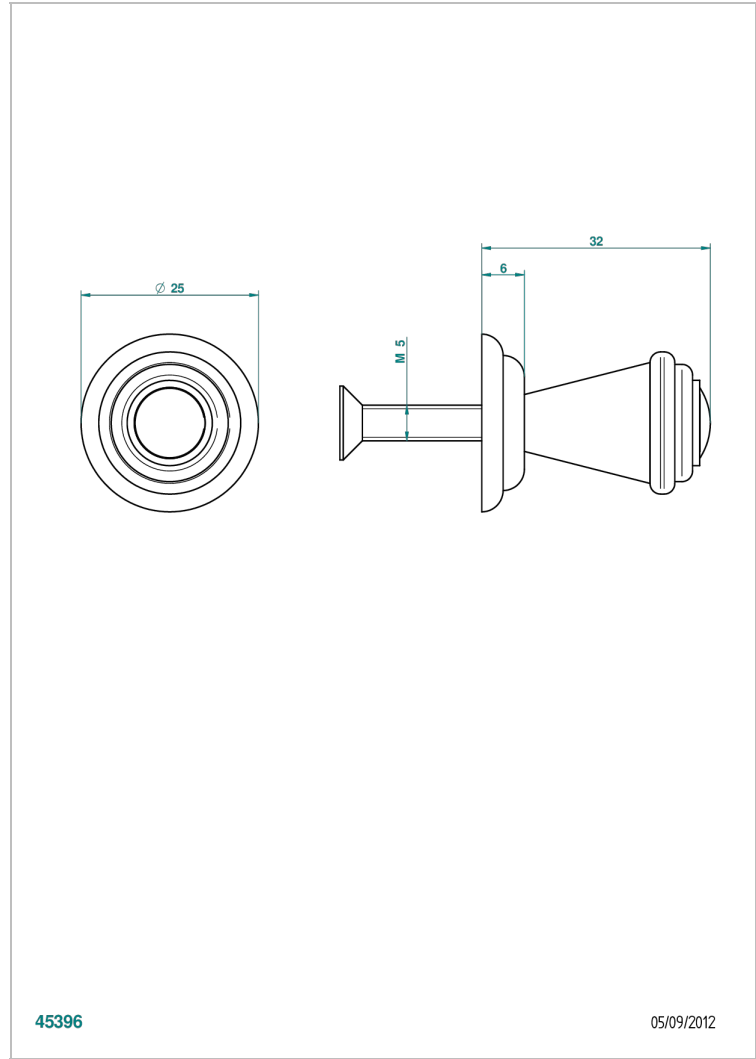

TROCADERO LAPIS LAZULI

U7B-26BT

Small size knob

THG[®]
PARIS

45396

05/09/2012

CHARACTERISTIC

- Trocadéro Lapis Lazuli
- Small size knob

AVAILABLE FINITIONS

Antique nickel - H28
Black ceram - D30
Blush PVD - H62
Brass color PVD - H49
Brown bronze color PVD - F33
Gold color PVD - H52

Graphite PVD - H64
Matt Umber PVD - H67
Matt blush PVD - H60
Matt brass color PVD - H50
Matt brown bronze color PVD - F34
Matt chrome - C02