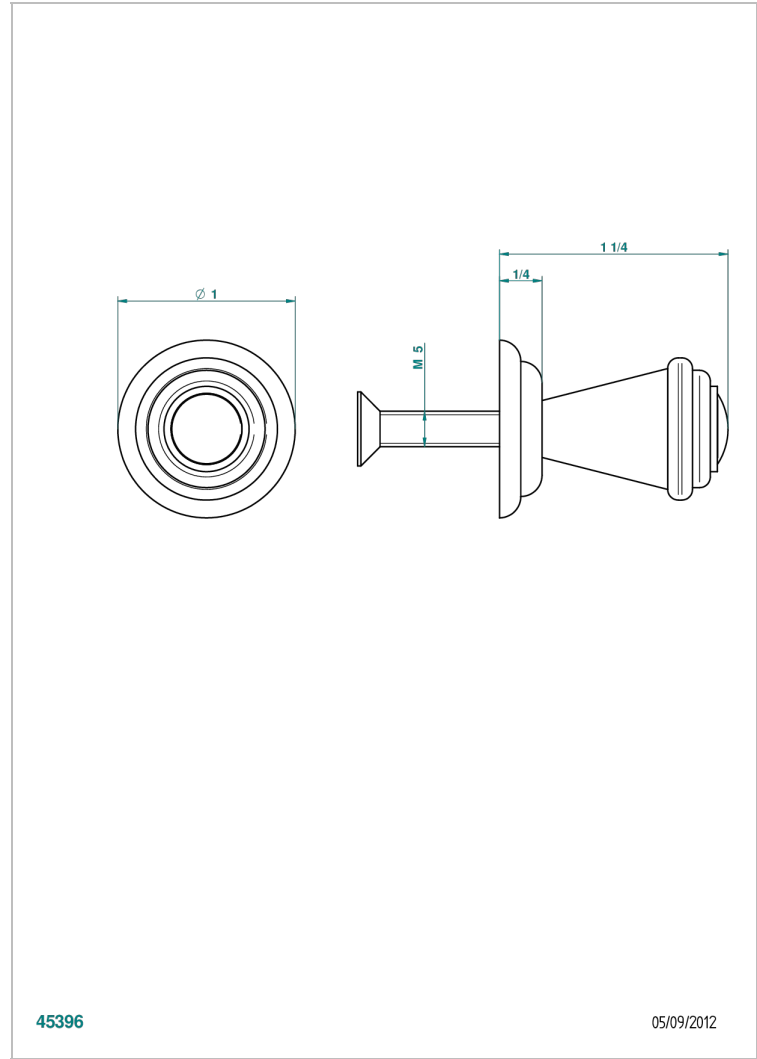

TROCADERO LAPIS LAZULI

U7B-26BT

Small size knob

THG[®]
PARIS

45396

05/09/2012

CHARACTERISTIC

- Trocadéro Lapis Lazuli
- Small size knob

AVAILABLE FINITIONS

Antique nickel - H28
Black ceram - D30
Blush PVD - H62
Brass color PVD - H49
Brown bronze color PVD - F33
Gold color PVD - H52

Graphite PVD - H64
Matt Umber PVD - H67
Matt blush PVD - H60
Matt brass color PVD - H50
Matt brown bronze color PVD - F34
Matt chrome - C02