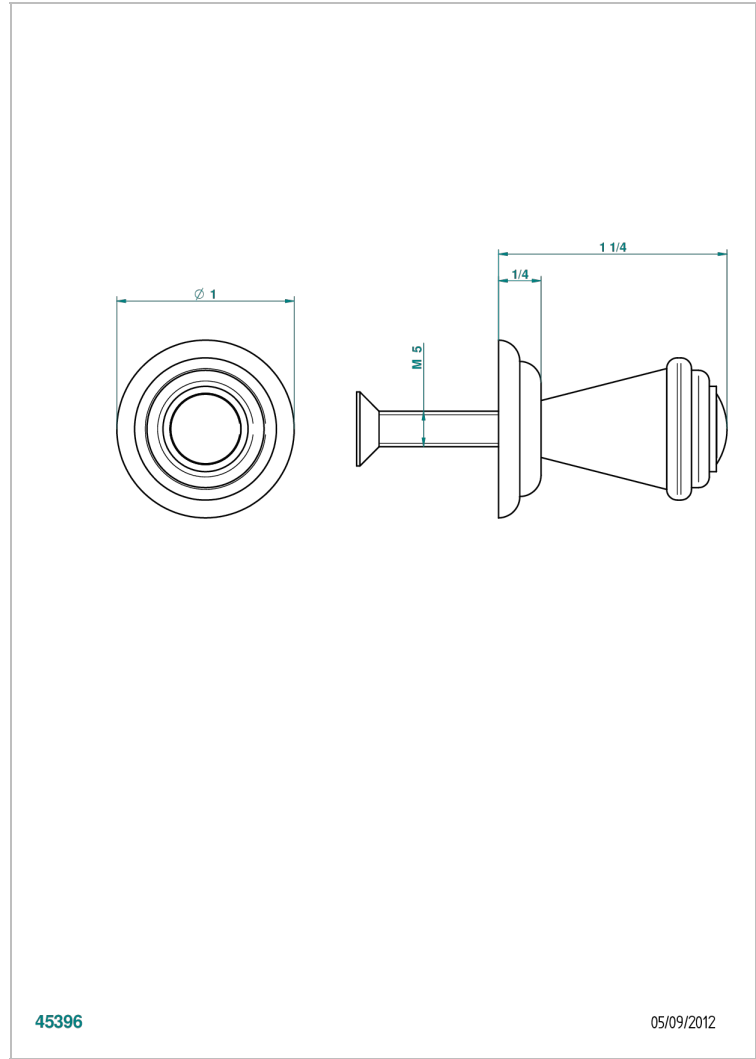

# TROCADERO LAPIS LAZULI

U7B-26BT

Small size knob

THG<sup>®</sup>  
PARIS

45396

05/09/2012

## CHARACTERISTIC

- Trocadéro Lapis Lazuli
- Small size knob

## AVAILABLE FINITIONS

Antique nickel - H28  
Black ceram - D30  
Blush PVD - H62  
Brass color PVD - H49  
Brown bronze color PVD - F33  
Gold color PVD - H52

Graphite PVD - H64  
Matt Umber PVD - H67  
Matt blush PVD - H60  
Matt brass color PVD - H50  
Matt brown bronze color PVD - F34  
Matt chrome - C02