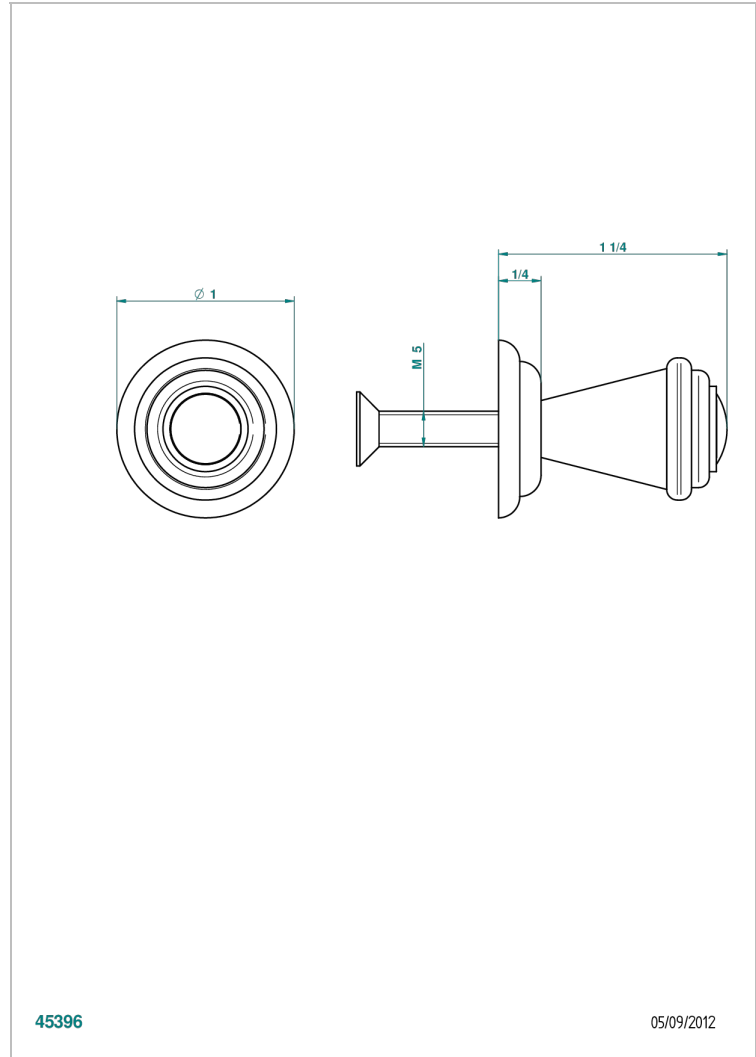

VOGUE LAPIS LAZULI

A8S-26BT

Small size knob

THG[®]
PARIS

45396

05/09/2012

CHARACTERISTIC

- Vogue Lapis Lazuli
- Small size knob