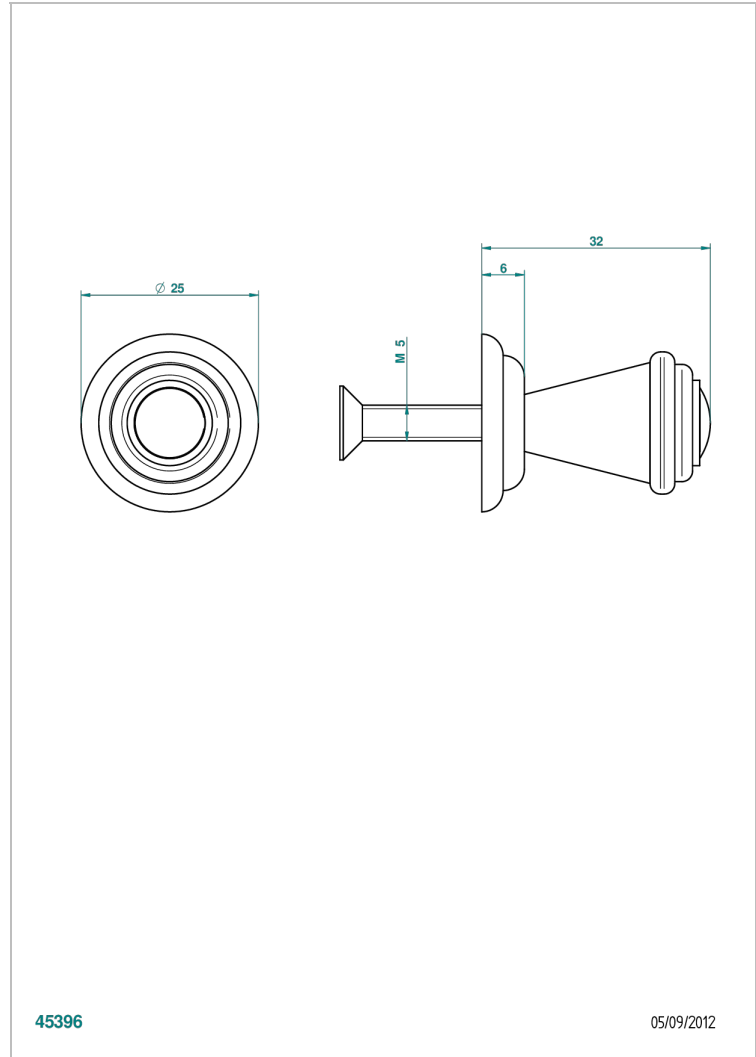

VOGUE LAPIS LAZULI

A8S-26BT

Small size knob

THG[®]
PARIS

45396

05/09/2012

CHARACTERISTIC

- Vogue Lapis Lazuli
- Small size knob

AVAILABLE FINITIONS

Antique nickel - H28
Black ceram - D30
Blush PVD - H62
Brass color PVD - H49
Brown bronze color PVD - F33
Gold color PVD - H52

Graphite PVD - H64
Lacquered light bronze - D01
Matt Umber PVD - H67
Matt blush PVD - H60
Matt brass color PVD - H50
Matt brown bronze color PVD - F34