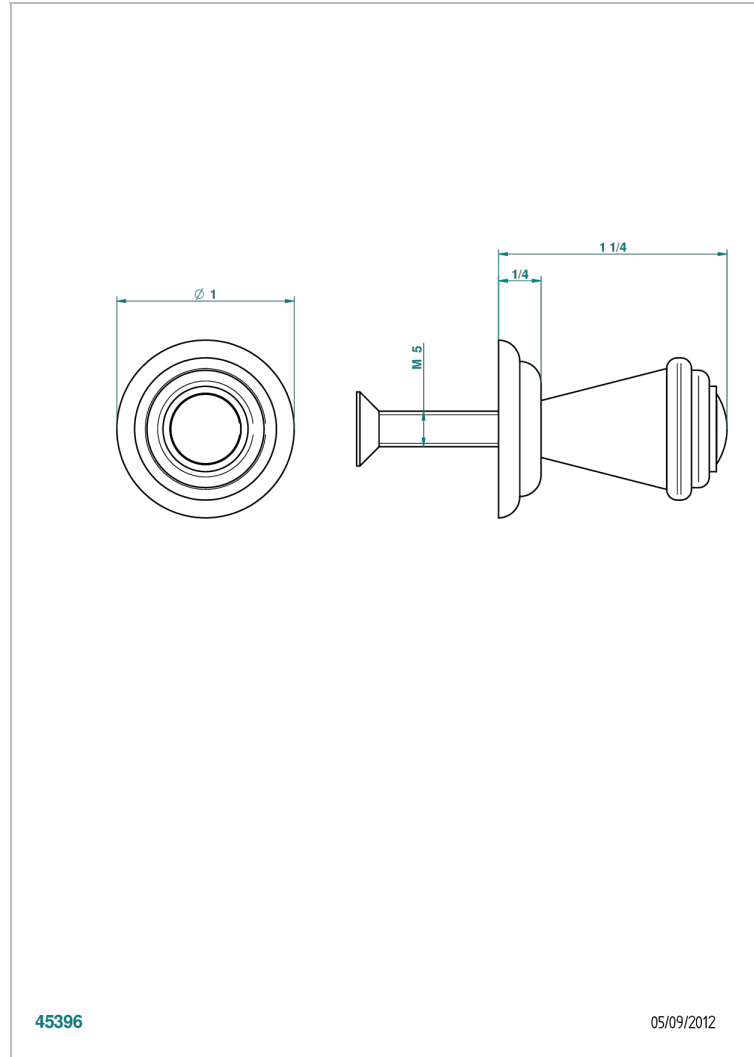

VOGUE LAPIS LAZULI

A8S-26BT

Small size knob

THG[®]
PARIS

45396

05/09/2012

CHARACTERISTIC

- Vogue Lapis Lazuli
- Small size knob

AVAILABLE FINITIONS

Antique nickel - H28
Black ceram - D30
Blush PVD - H62
Brass color PVD - H49
Brown bronze color PVD - F33
Gold color PVD - H52

Graphite PVD - H64
Lacquered light bronze - D01
Matt Umber PVD - H67
Matt blush PVD - H60
Matt brass color PVD - H50
Matt brown bronze color PVD - F34