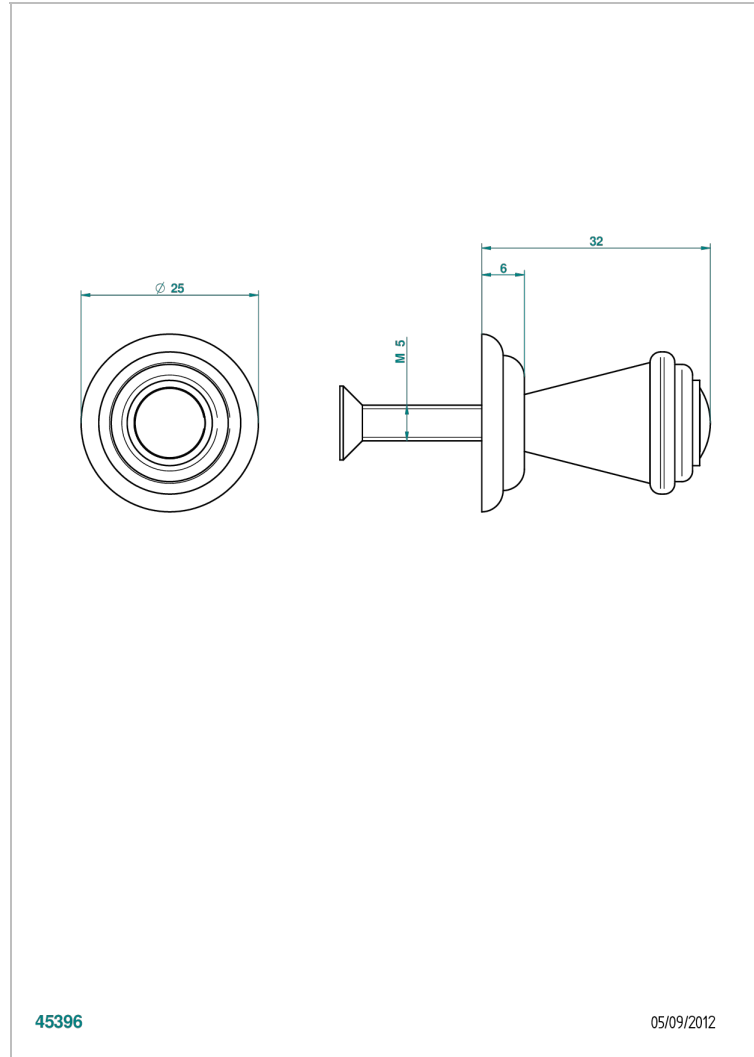

VOGUE LAPIS LAZULI

A8S-26BT

Small size knob

THG[®]
PARIS

45396

05/09/2012

CHARACTERISTIC

- Vogue Lapis Lazuli
- Small size knob

AVAILABLE FINITIONS

Antique nickel - H28
Black ceram - D30
Blush PVD - H62
Brass color PVD - H49
Brown bronze color PVD - F33
Gold color PVD - H52

Graphite PVD - H64
Lacquered light bronze - D01
Matt Umber PVD - H67
Matt blush PVD - H60
Matt brass color PVD - H50
Matt brown bronze color PVD - F34