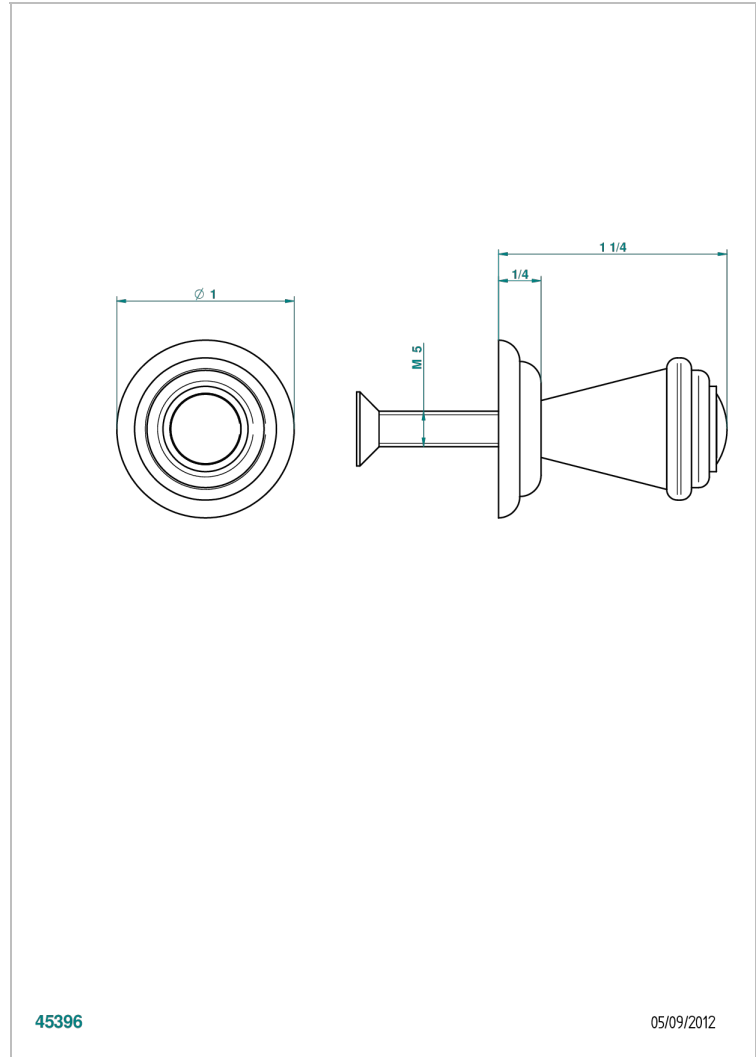

VOGUE LAPIS LAZULI

A8S-26BT

Small size knob

THG[®]
PARIS

45396

05/09/2012

CHARACTERISTIC

- Vogue Lapis Lazuli
- Small size knob

AVAILABLE FINITIONS

Antique nickel - H28
Black ceram - D30
Blush PVD - H62
Brass color PVD - H49
Brown bronze color PVD - F33
Gold color PVD - H52

Graphite PVD - H64
Lacquered light bronze - D01
Matt Umber PVD - H67
Matt blush PVD - H60
Matt brass color PVD - H50
Matt brown bronze color PVD - F34