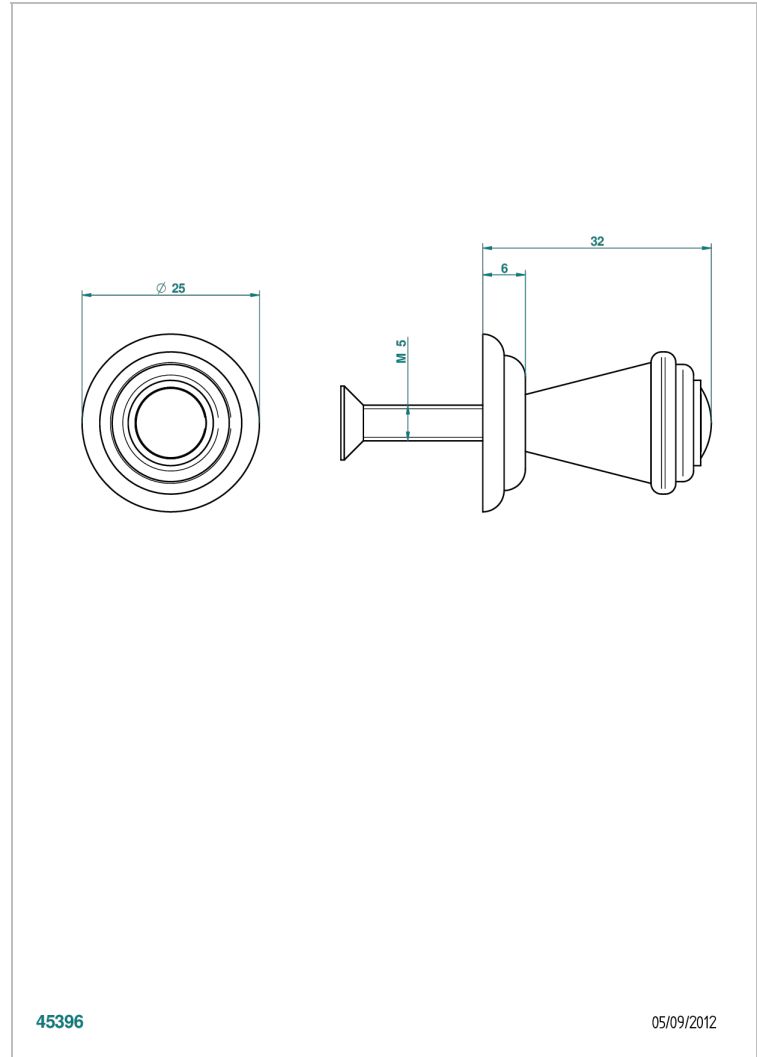

SULLY LAPIS LAZULI

A1W-26BT

Small size knob

THG[®]
PARIS

45396

05/09/2012

CHARACTERISTIC

- Sully Lapis Lazuli
- Small size knob

AVAILABLE FINITIONS

Antique nickel - H28
Black ceram - D30
Blush PVD - H62
Brass color PVD - H49
Brown bronze color PVD - F33
Gold color PVD - H52

Graphite PVD - H64
Matt Umber PVD - H67
Matt blush PVD - H60
Matt brass color PVD - H50
Matt brown bronze color PVD - F34
Matt chrome - C02