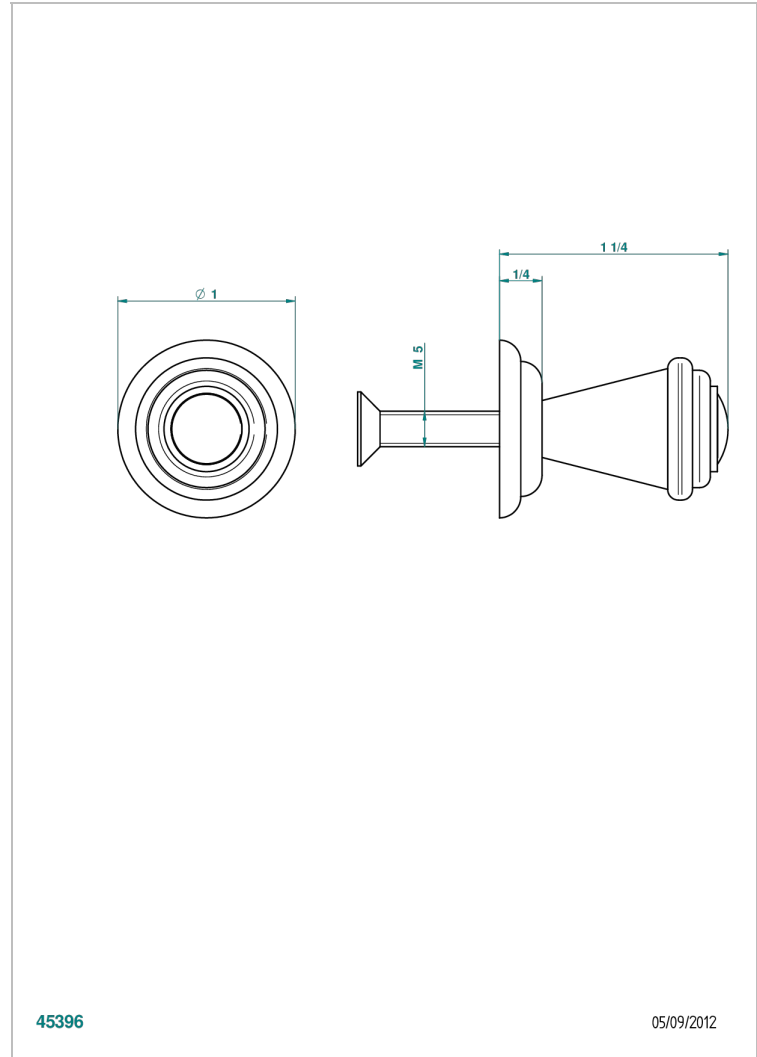

SULLY LAPIS LAZULI

A1W-26BT

Small size knob

THG[®]
PARIS

45396

05/09/2012

CHARACTERISTIC

- Sully Lapis Lazuli
- Small size knob

AVAILABLE FINITIONS

Antique nickel - H28
Black ceram - D30
Blush PVD - H62
Brass color PVD - H49
Brown bronze color PVD - F33
Gold color PVD - H52

Graphite PVD - H64
Matt Umber PVD - H67
Matt blush PVD - H60
Matt brass color PVD - H50
Matt brown bronze color PVD - F34
Matt chrome - C02