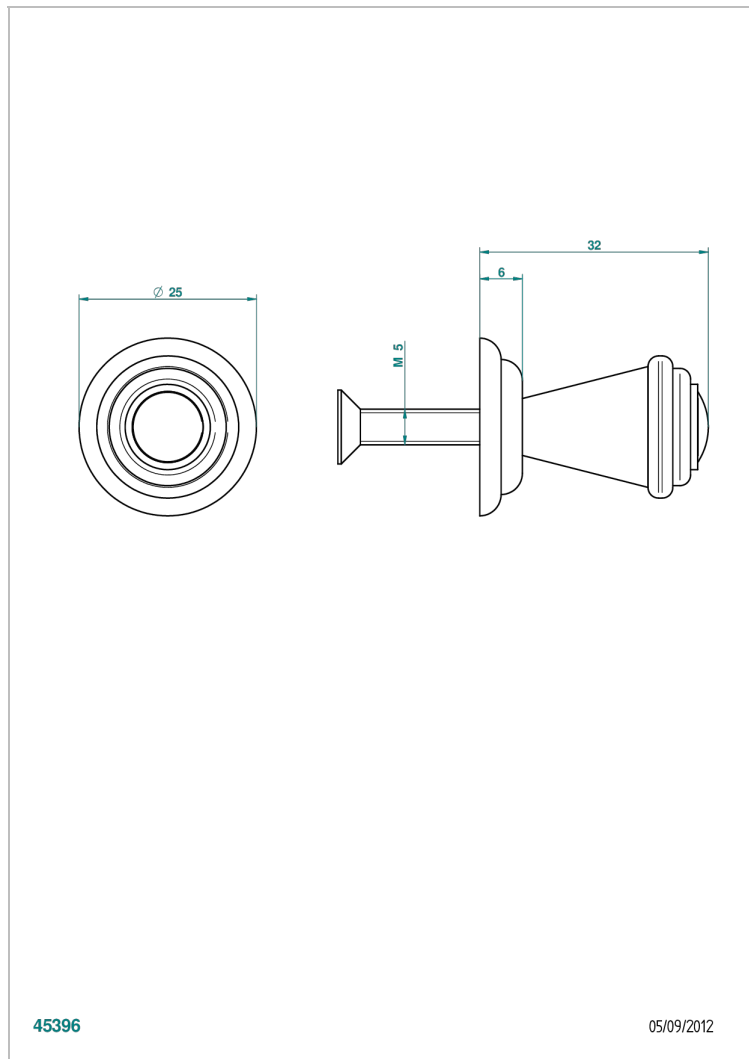

SULLY LAPIS LAZULI

A1W-26BT

Small size knob

THG[®]
PARIS

45396

05/09/2012

CHARACTERISTIC

- Sully Lapis Lazuli
- Small size knob

AVAILABLE FINITIONS

Antique nickel - H28
Black ceram - D30
Blush PVD - H62
Brass color PVD - H49
Brown bronze color PVD - F33
Gold color PVD - H52

Graphite PVD - H64
Matt Umber PVD - H67
Matt blush PVD - H60
Matt brass color PVD - H50
Matt brown bronze color PVD - F34
Matt chrome - C02