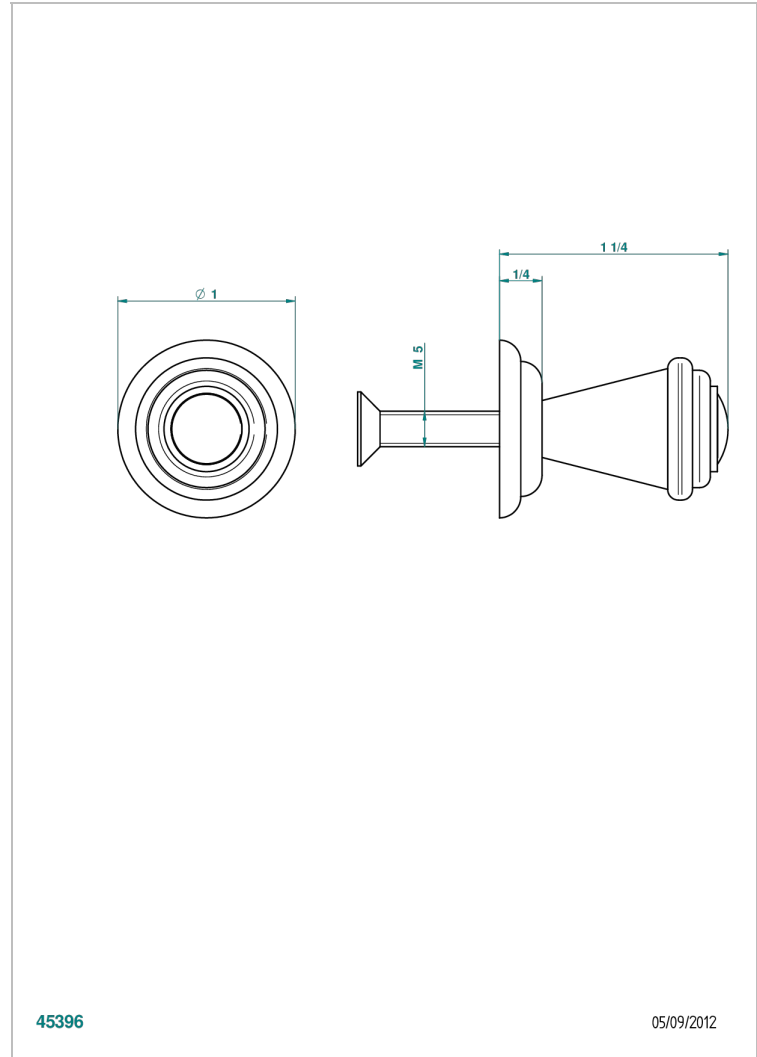

# SULLY LAPIS LAZULI

A1W-26BT

Small size knob

THG<sup>®</sup>  
PARIS

45396

05/09/2012

## CHARACTERISTIC

- Sully Lapis Lazuli
- Small size knob

## AVAILABLE FINITIONS

Antique nickel - H28  
Black ceram - D30  
Blush PVD - H62  
Brass color PVD - H49  
Brown bronze color PVD - F33  
Gold color PVD - H52

Graphite PVD - H64  
Matt Umber PVD - H67  
Matt blush PVD - H60  
Matt brass color PVD - H50  
Matt brown bronze color PVD - F34  
Matt chrome - C02