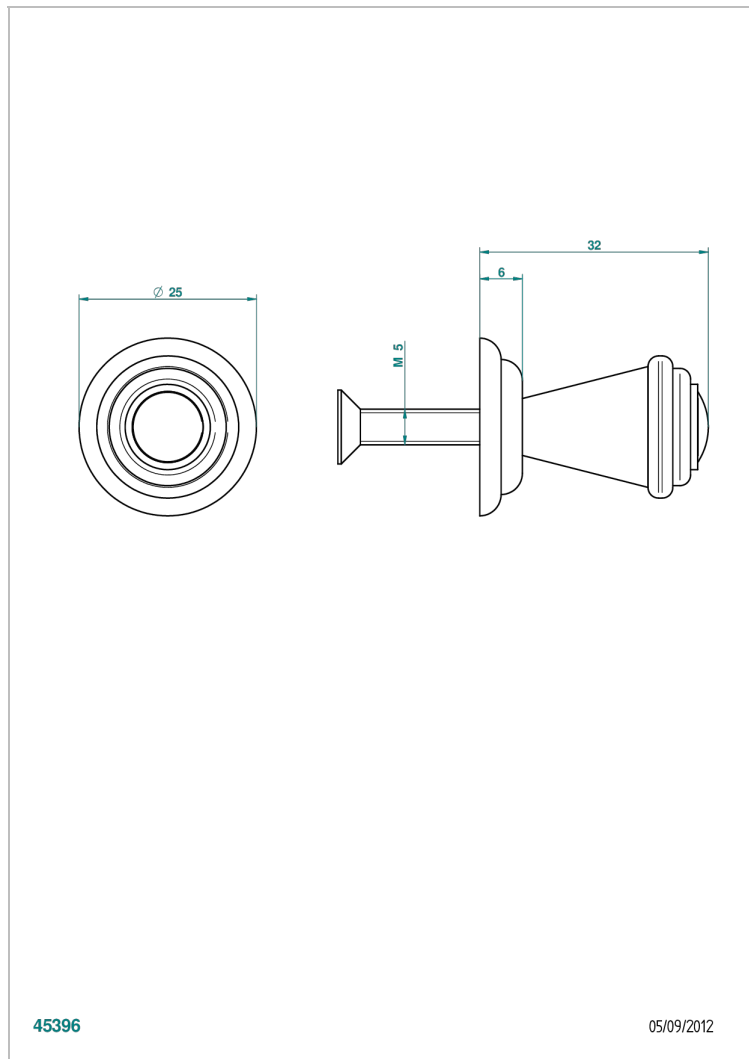

# SULLY LAPIS LAZULI

A1W-26BT

Small size knob

THG<sup>®</sup>  
PARIS

45396

05/09/2012

## CHARACTERISTIC

- Sully Lapis Lazuli
- Small size knob

## AVAILABLE FINITIONS

Antique nickel - H28  
Black ceram - D30  
Blush PVD - H62  
Brass color PVD - H49  
Brown bronze color PVD - F33  
Gold color PVD - H52

Graphite PVD - H64  
Matt Umber PVD - H67  
Matt blush PVD - H60  
Matt brass color PVD - H50  
Matt brown bronze color PVD - F34  
Matt chrome - C02