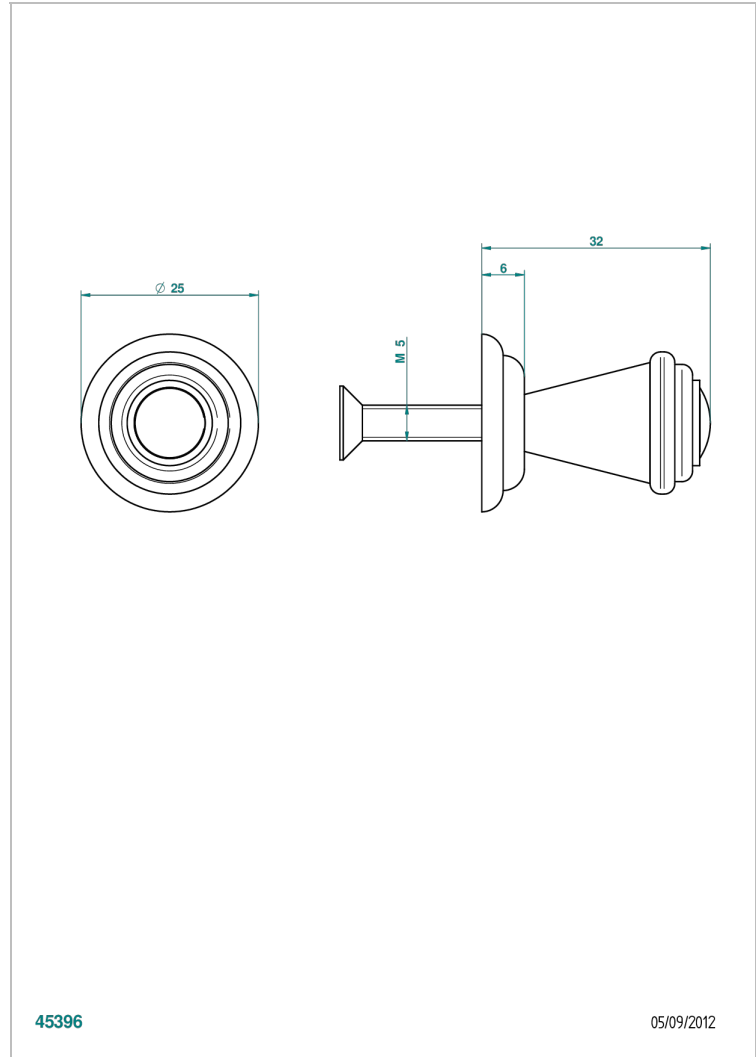

CHEVERNY LAPIS LAZULI

A1T-26BT

Small size knob

THG[®]
PARIS

45396

05/09/2012

CHARACTERISTIC

- Cheverny Lapis Lazuli
- Small size knob