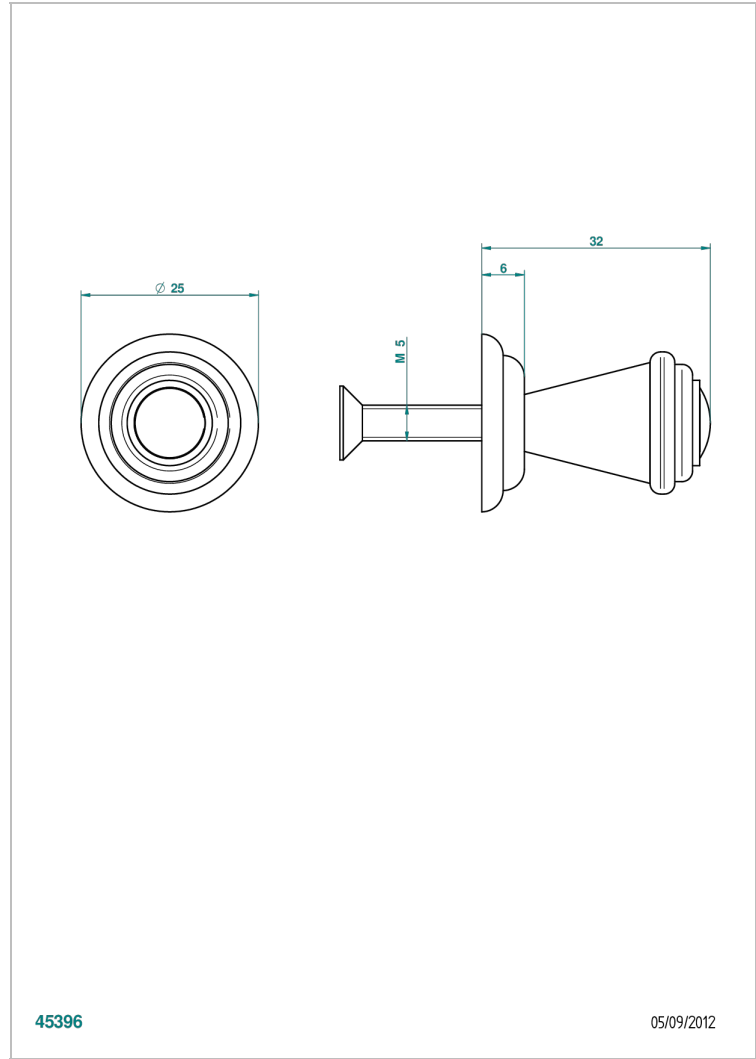

CHEVERNY LAPIS LAZULI

A1T-26BT

Small size knob

THG[®]
PARIS

45396

05/09/2012

CHARACTERISTIC

- Cheverny Lapis Lazuli
- Small size knob

AVAILABLE FINITIONS

Antique nickel - H28
Black ceram - D30
Blush PVD - H62
Brass color PVD - H49
Brown bronze color PVD - F33
Gold color PVD - H52

Graphite PVD - H64
Matt Umber PVD - H67
Matt blush PVD - H60
Matt brass color PVD - H50
Matt brown bronze color PVD - F34
Matt chrome - C02