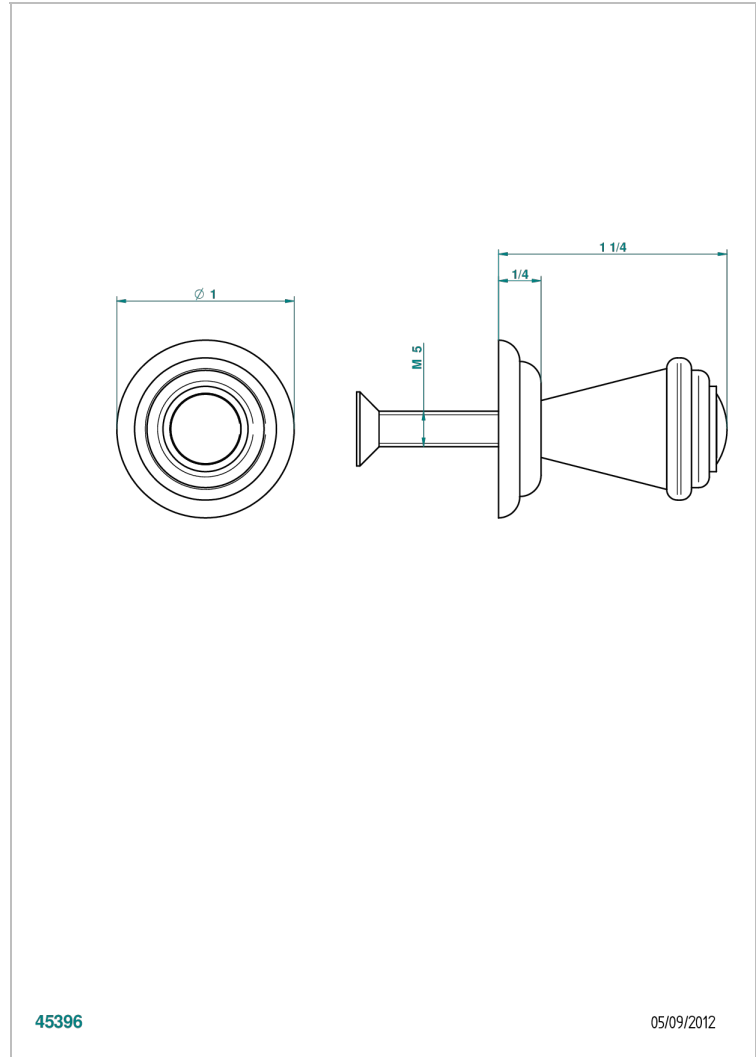

CHEVERNY LAPIS LAZULI

A1T-26BT

Small size knob

THG[®]
PARIS

45396

05/09/2012

CHARACTERISTIC

- Cheverny Lapis Lazuli
- Small size knob

AVAILABLE FINITIONS

Antique nickel - H28
Black ceram - D30
Blush PVD - H62
Brass color PVD - H49
Brown bronze color PVD - F33
Gold color PVD - H52

Graphite PVD - H64
Matt Umber PVD - H67
Matt blush PVD - H60
Matt brass color PVD - H50
Matt brown bronze color PVD - F34
Matt chrome - C02