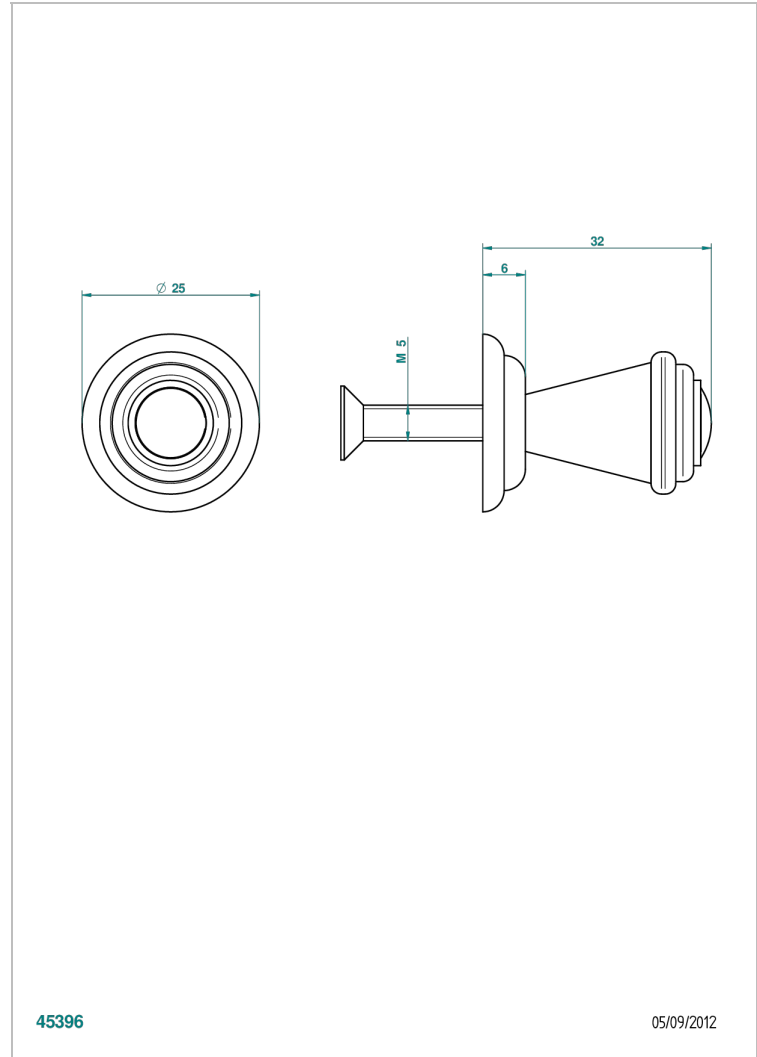

CHEVERNY LAPIS LAZULI

A1T-26BT

Small size knob

THG[®]
PARIS

45396

05/09/2012

CHARACTERISTIC

- Cheverny Lapis Lazuli
- Small size knob

AVAILABLE FINITIONS

Antique nickel - H28
Black ceram - D30
Blush PVD - H62
Brass color PVD - H49
Brown bronze color PVD - F33
Gold color PVD - H52

Graphite PVD - H64
Matt Umber PVD - H67
Matt blush PVD - H60
Matt brass color PVD - H50
Matt brown bronze color PVD - F34
Matt chrome - C02