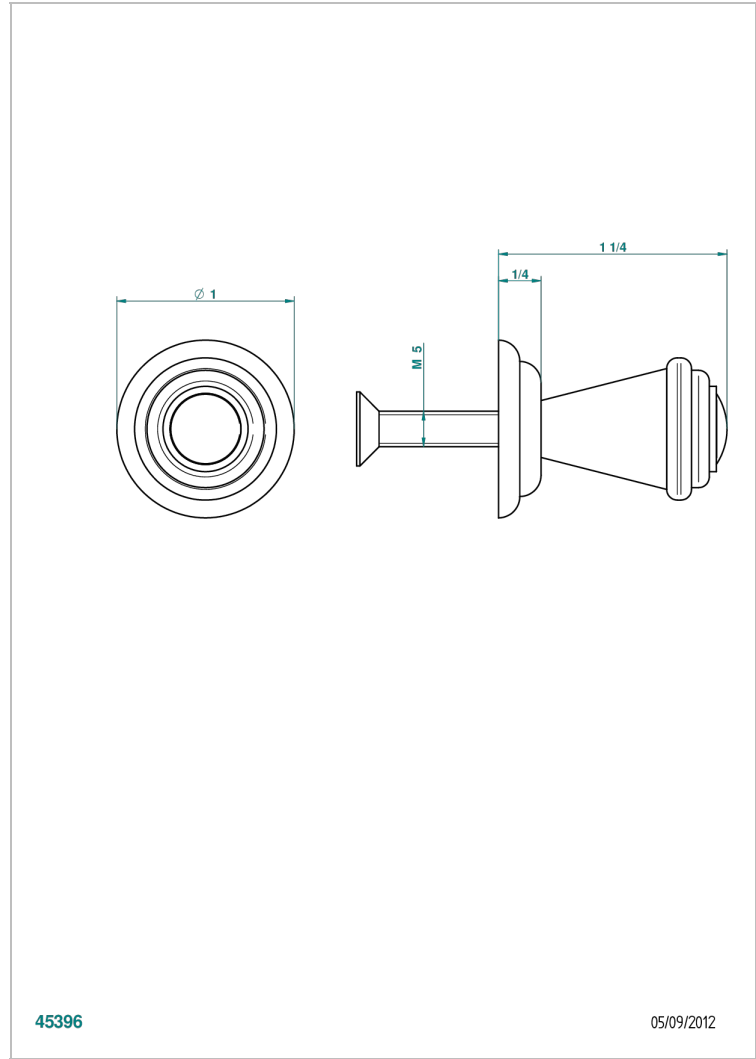

# CHEVERNY LAPIS LAZULI

A1T-26BT

Small size knob

THG<sup>®</sup>  
PARIS

45396

05/09/2012

## CHARACTERISTIC

- Cheverny Lapis Lazuli
- Small size knob

## AVAILABLE FINITIONS

Antique nickel - H28  
Black ceram - D30  
Blush PVD - H62  
Brass color PVD - H49  
Brown bronze color PVD - F33  
Gold color PVD - H52

Graphite PVD - H64  
Matt Umber PVD - H67  
Matt blush PVD - H60  
Matt brass color PVD - H50  
Matt brown bronze color PVD - F34  
Matt chrome - C02