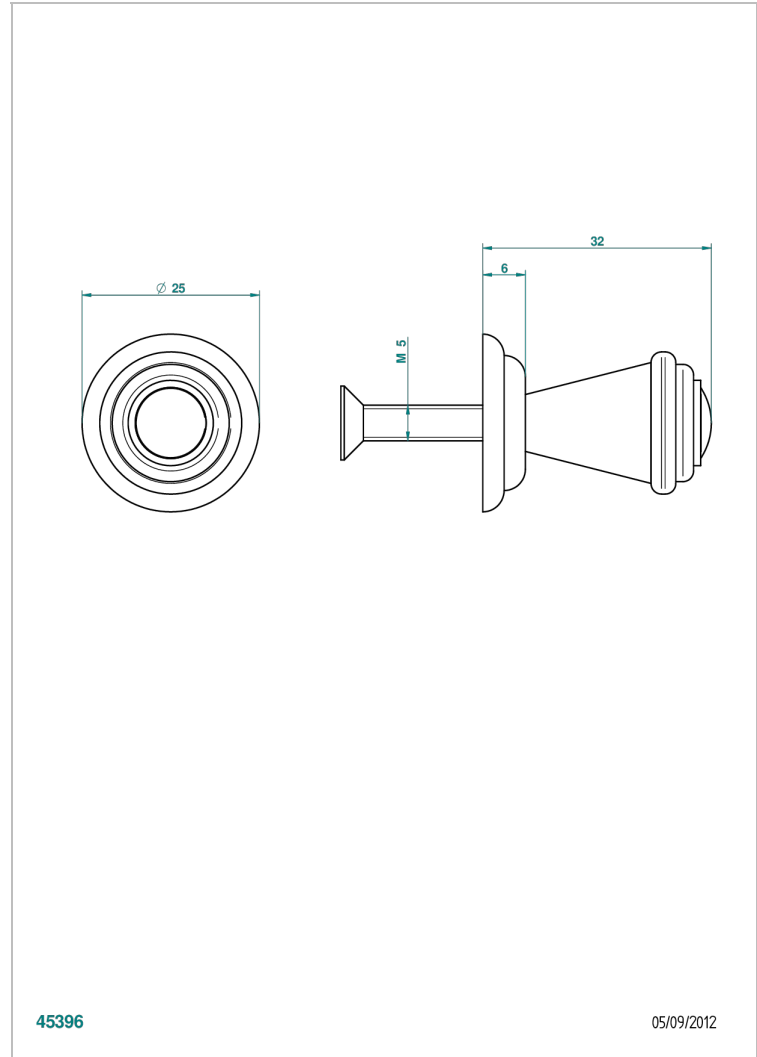

# CHEVERNY LAPIS LAZULI

A1T-26BT

Small size knob

THG<sup>®</sup>  
PARIS

45396

05/09/2012

## CHARACTERISTIC

- Cheverny Lapis Lazuli
- Small size knob

## AVAILABLE FINITIONS

Antique nickel - H28  
Black ceram - D30  
Blush PVD - H62  
Brass color PVD - H49  
Brown bronze color PVD - F33  
Gold color PVD - H52

Graphite PVD - H64  
Matt Umber PVD - H67  
Matt blush PVD - H60  
Matt brass color PVD - H50  
Matt brown bronze color PVD - F34  
Matt chrome - C02