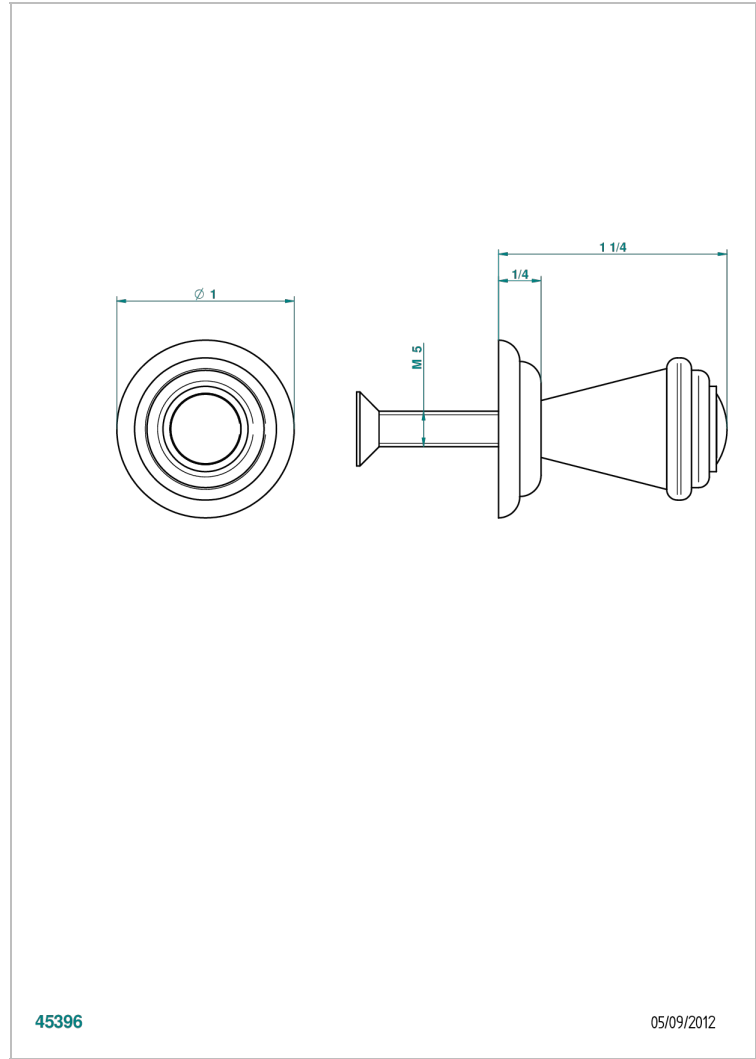

CHEVERNY LAPIS LAZULI

A1T-26BT

Small size knob

THG[®]
PARIS

45396

05/09/2012

CHARACTERISTIC

- Cheverny Lapis Lazuli
- Small size knob

AVAILABLE FINITIONS

Antique nickel - H28
Black ceram - D30
Blush PVD - H62
Brass color PVD - H49
Brown bronze color PVD - F33
Gold color PVD - H52

Graphite PVD - H64
Matt Umber PVD - H67
Matt blush PVD - H60
Matt brass color PVD - H50
Matt brown bronze color PVD - F34
Matt chrome - C02