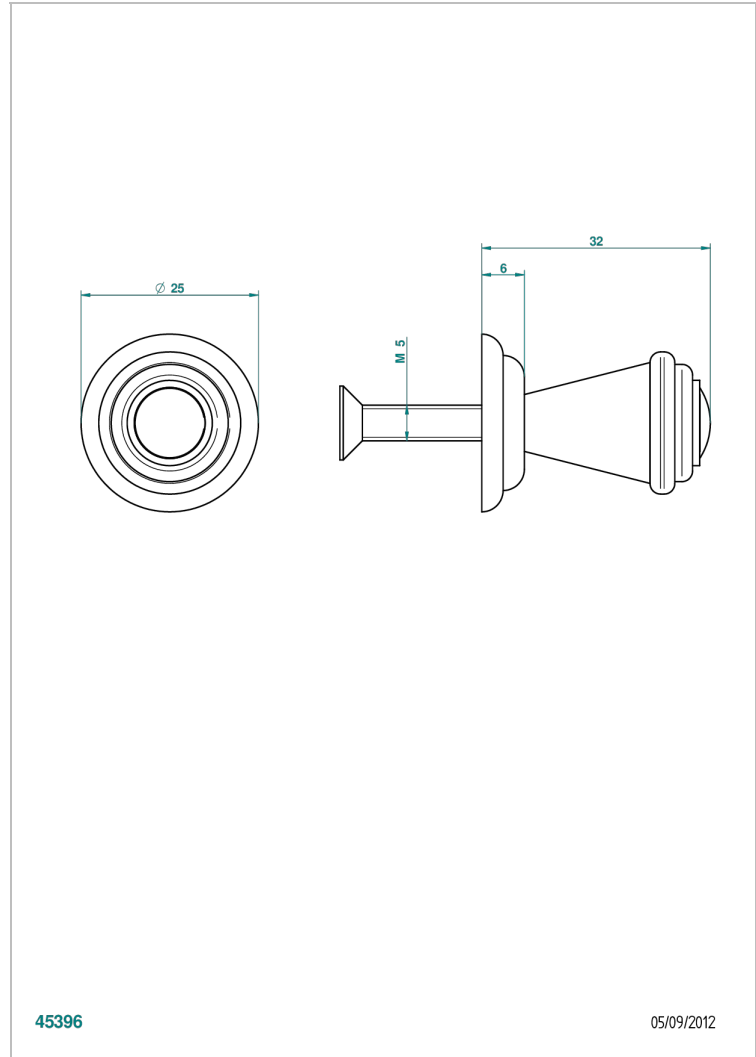

# AMBOISE LAPIS LAZULI

A1K-26BT

Small size knob

45396

05/09/2012

## CHARACTERISTIC

- Amboise Lapis Lazuli
- Small size knob

## AVAILABLE FINITIONS

Antique nickel - H28  
Black ceram - D30  
Blush PVD - H62  
Brass color PVD - H49  
Brown bronze color PVD - F33  
Gold color PVD - H52

Graphite PVD - H64  
Matt Umber PVD - H67  
Matt blush PVD - H60  
Matt brass color PVD - H50  
Matt brown bronze color PVD - F34  
Matt chrome - C02