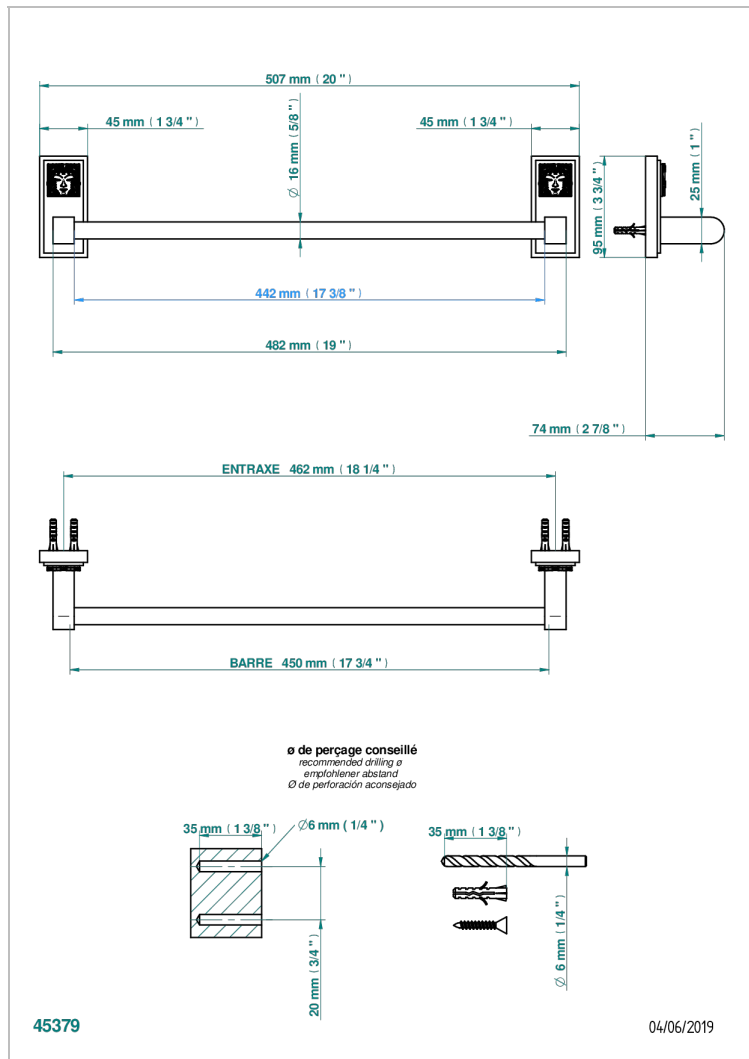

# MASQUE DE FEMME SMOOTH METAL

A2U-514/45

Towel bar, 18" long

## CHARACTERISTIC

- Masque de Femme Smooth metal
- Towel bar, 18" long