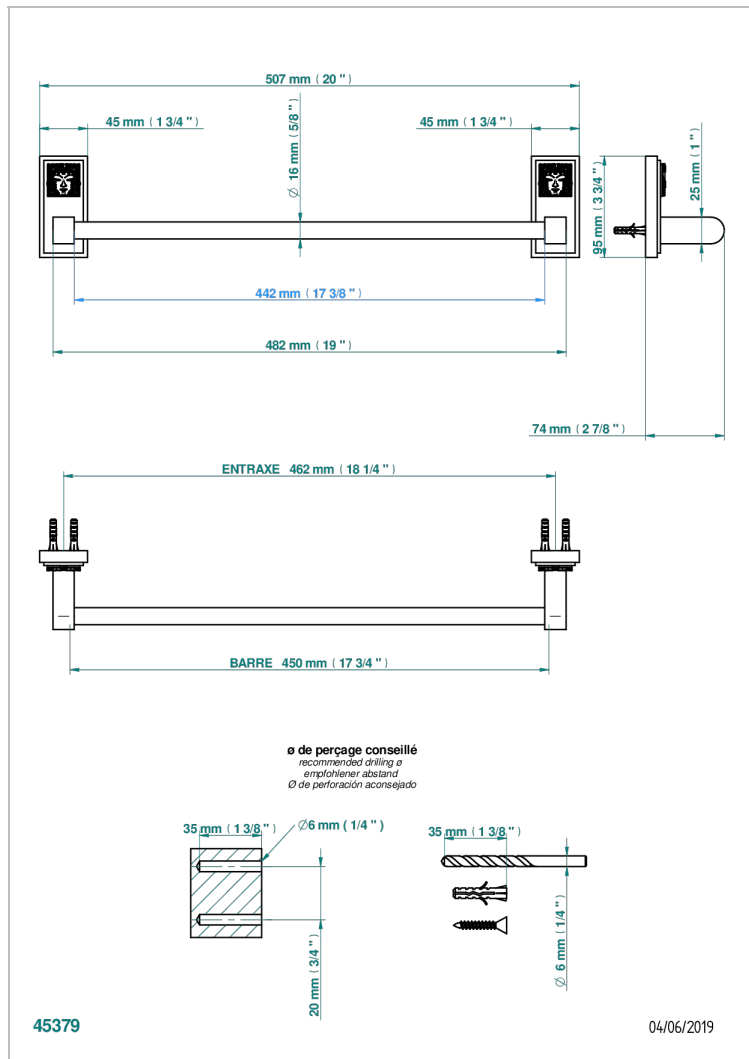

MASQUE DE FEMME SMOOTH METAL

A2U-514/45

Single towel rail, fixed rail, length: 450 mm

CHARACTERISTIC

- Masque de Femme Smooth metal
- Single towel rail, fixed rail, length: 450 mm

AVAILABLE FINITIONS

Antique nickel - H28
Black ceram - D30
Blush PVD - H62
Brass color PVD - H49
Brown bronze color PVD - F33
Gold color PVD - H52