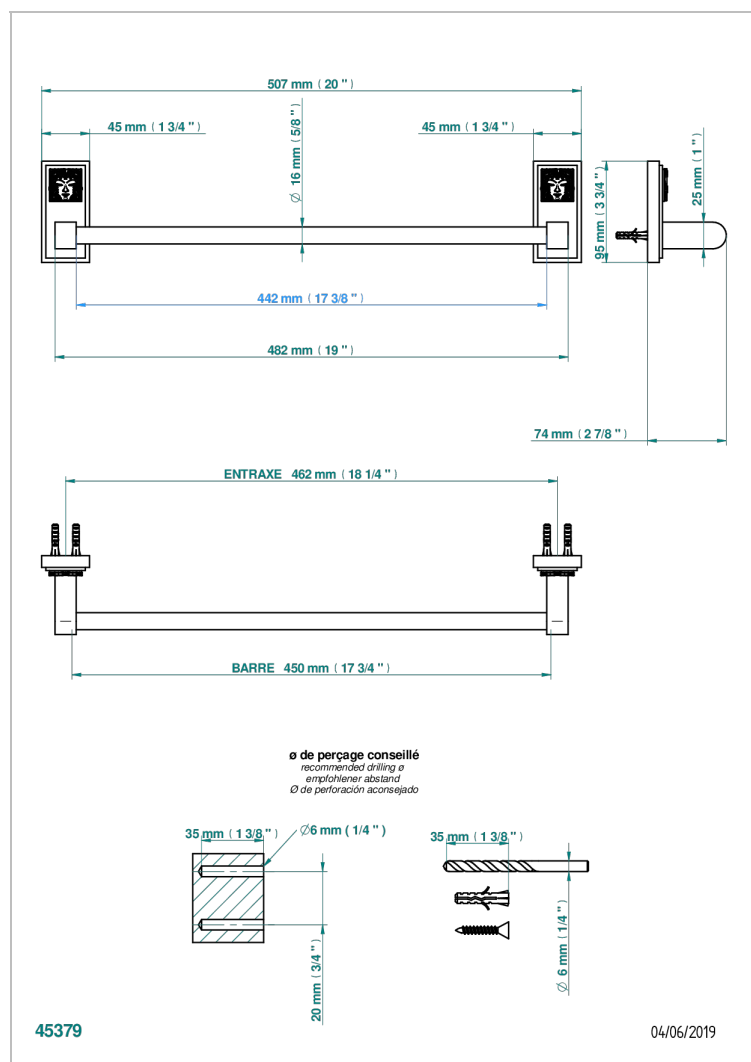

# MASQUE DE FEMME, METAL LISO

A2U-514/45

Single towel rail, fixed rail, length: 450 mm

## CARACTERÍSTICAS

- Masque de Femme, metal liso
- Single towel rail, fixed rail, length: 450 mm