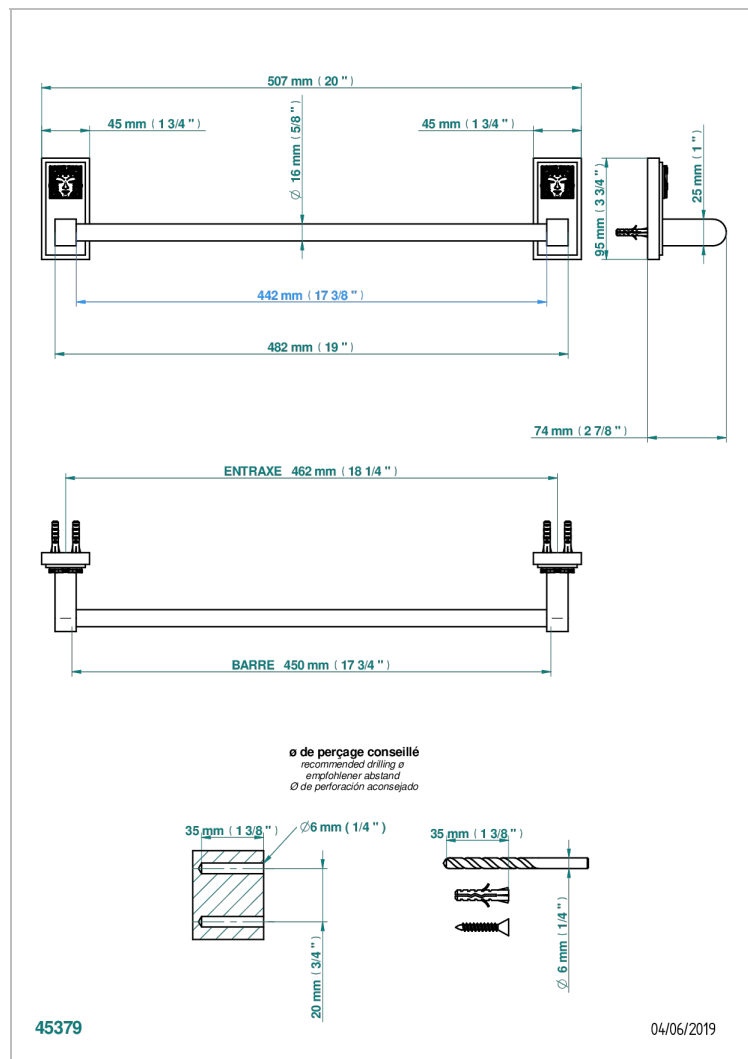

# MASQUE DE FEMME SMOOTH METAL

A2U-514/45

Single towel rail, fixed rail, length: 450 mm

## CHARACTERISTIC

- Masque de Femme Smooth metal
- Single towel rail, fixed rail, length: 450 mm