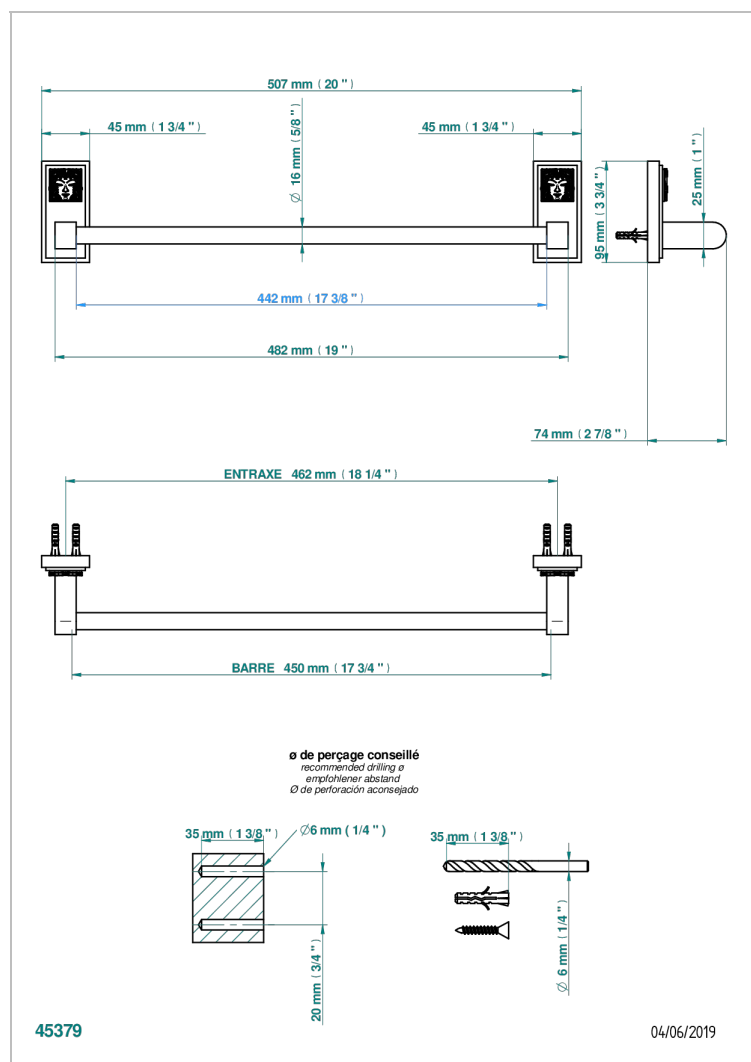

MASQUE DE FEMME, METAL GRABADO

A2T-514/45

Single towel rail, fixed rail, length: 450 mm

CARACTERÍSTICAS

- Masque de Femme, metal grabado
- Single towel rail, fixed rail, length: 450 mm

ACABADOS DISPONIBLES