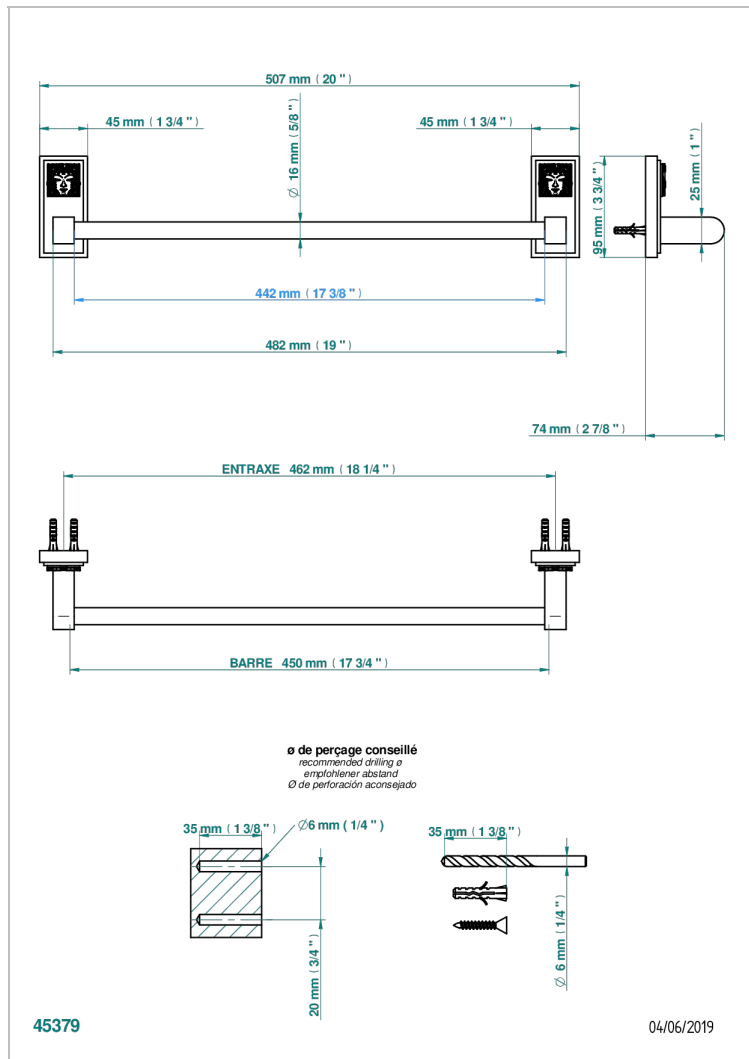

# MASQUE DE FEMME ENGRAVED METAL

A2T-514/45

Towel bar, 18" long

## CHARACTERISTIC

- Masque de Femme Engraved Metal
- Towel bar, 18" long