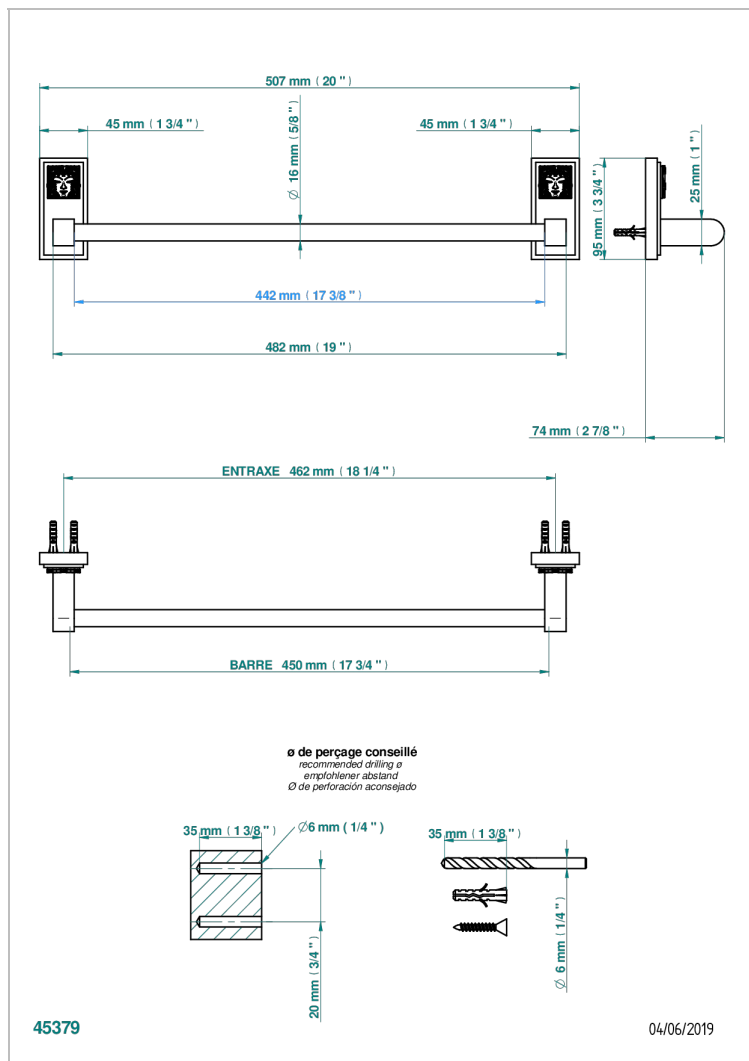

MASQUE DE FEMME ENGRAVED METAL

A2T-514/45

Single towel rail, fixed rail, length: 450 mm

CHARACTERISTIC

- Masque de Femme Engraved Metal
- Single towel rail, fixed rail, length: 450 mm

AVAILABLE FINITIONS

Antique nickel - H28
Black ceram - D30
Blush PVD - H62
Brass color PVD - H49
Brown bronze color PVD - F33
Gold color PVD - H52