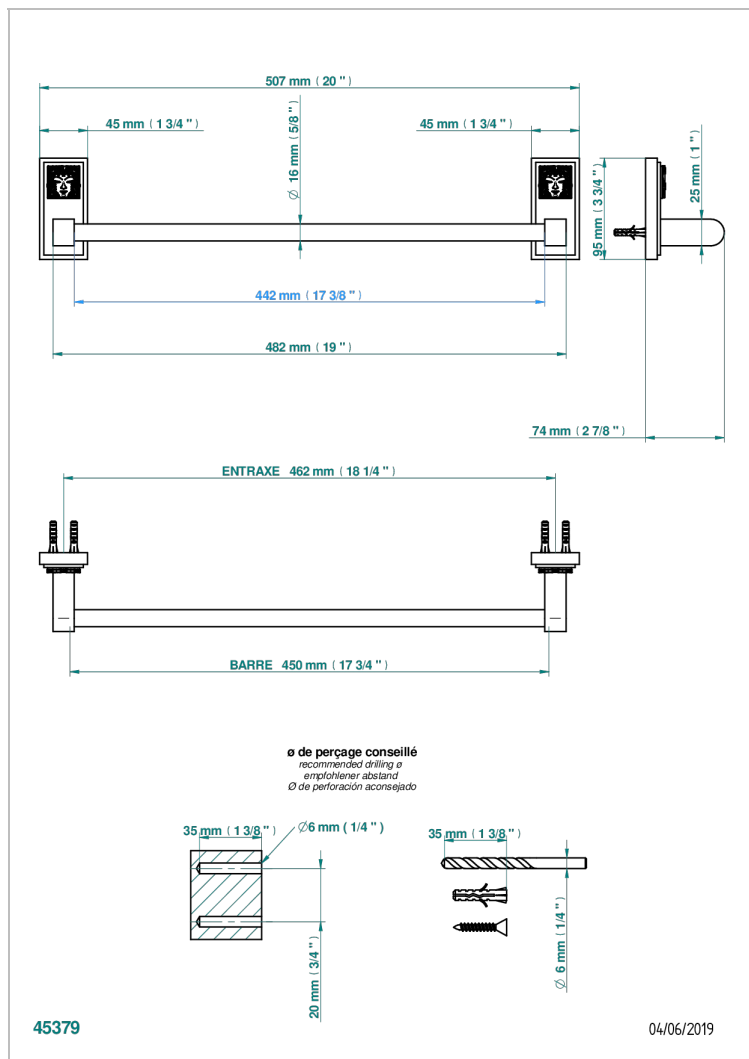

MASQUE DE FEMME, METAL GRABADO

A2T-514/45

Single towel rail, fixed rail, length: 450 mm

CARACTERÍSTICAS

- Masque de Femme, metal grabado
- Single towel rail, fixed rail, length: 450 mm

ACABADOS DISPONIBLES