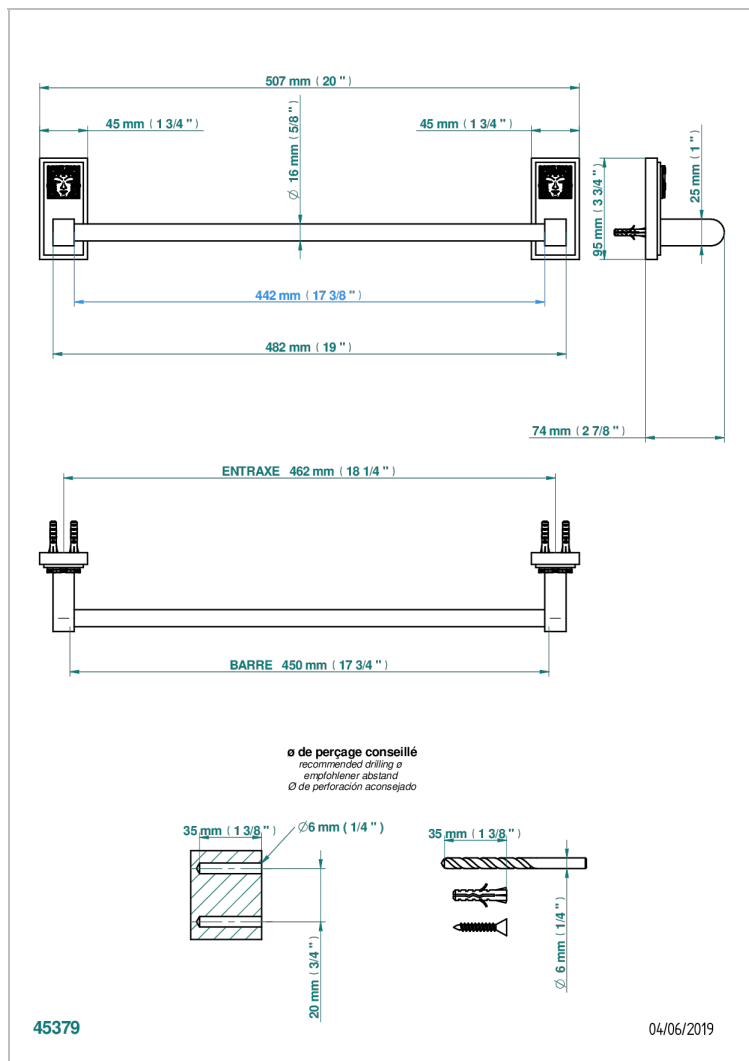

# MASQUE DE FEMME ENGRAVED METAL

A2T-514/45

Single towel rail, fixed rail, length: 450 mm

## CHARACTERISTIC

- Masque de Femme Engraved Metal
- Single towel rail, fixed rail, length: 450 mm